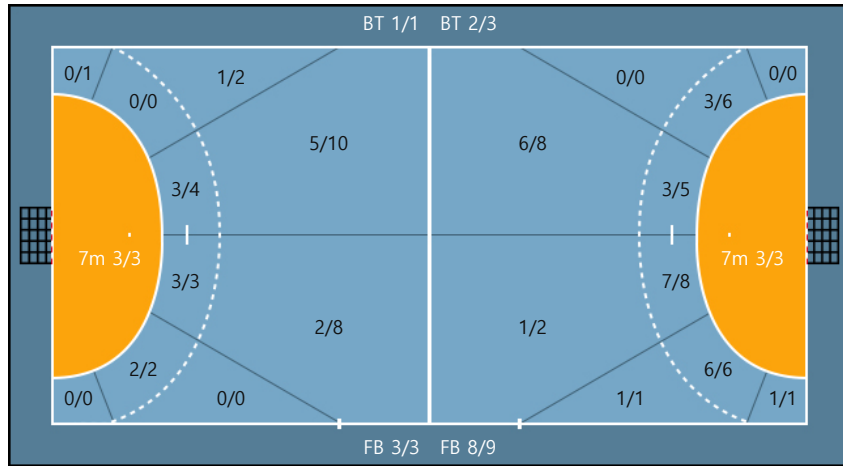

[제 15회 태백산기전국종합대회(고등부)]

Shot Distribution

2018. 07. 15 14:00 고원체육관

Referees : 강경택 / 지승현
Technical officer : 강태구 / 장인익
MVP : -

일신여자고등학교 31   16 : 8   **19**   **동방고등학교**
15 : 11

Players
Goals / Shots

3. 이정현		
0/0	0/0	0/0
0/0	0/0	0/0
0/0	0/0	0/0

9. 김예은		
1/1	0/0	2/2
0/0	0/0	0/0
0/0	0/0	0/0

12. 여다희		
0/0	0/0	0/0
0/0	0/0	0/0
0/0	0/0	0/0

14. 이수민		
0/0	0/0	1/1
0/1	0/0	0/2
0/0	0/0	1/1

16. 안혜연		
0/0	0/0	0/0
0/0	0/0	0/0
0/0	0/0	0/0

Missed: 1

Missed: 1 Post: 1

17. 박시연		
1/1	0/0	1/1
0/0	0/0	0/0
0/0	0/0	3/4

19. 김하은		
0/0	0/1	0/0
0/0	0/0	0/0
0/0	0/0	1/1

20. 여다정		
3/4	0/0	1/2
0/0	0/0	1/1
1/2	0/0	2/4

Missed: 1 Post: 1

Team
Goals / Shots

Team		
5/6	0/1	5/6
0/1	0/0	1/3
1/2	0/0	7/10

Missed: 3 Post: 2 Blocked: 0

Offense

Defense

Goalkeepers
Goals / Shots

12. 여다희		
5/5	1/1	6/6
0/2	0/0	2/2
6/6	1/2	10/11

2Min	2 Minute Suspensions	AS	Assists	BS	Block Shots	BT	Breakthroughs	RB	Rebound
DR	Disqualification with report	RC	Red cards	FB	Fast Breaks	G/S	Goals/Shots	BD	Blocked
S/S	Saves/Shots	YC	Yellow cards	ST	Steals	TF	Technical Faults	%	Efficiency