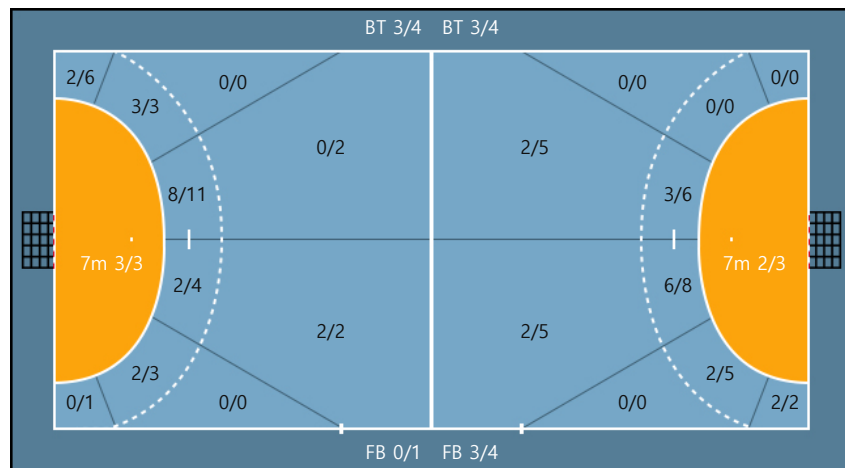

Team  
 Goals / Shots

Team		
2/2	0/1	2/3
1/1	0/0	1/1
5/7	3/4	8/12

Missed: 1    Post: 3    Blocked: 0

**Offense**

**Defense**

Goalkeepers  
 Goals / Shots

12. 김리하		
1/2	0/1	3/4
0/0	0/0	2/2
2/2	1/3	1/2

16. 이주형		
1/1	0/1	5/6
0/0	0/0	0/0
2/2	0/1	1/3