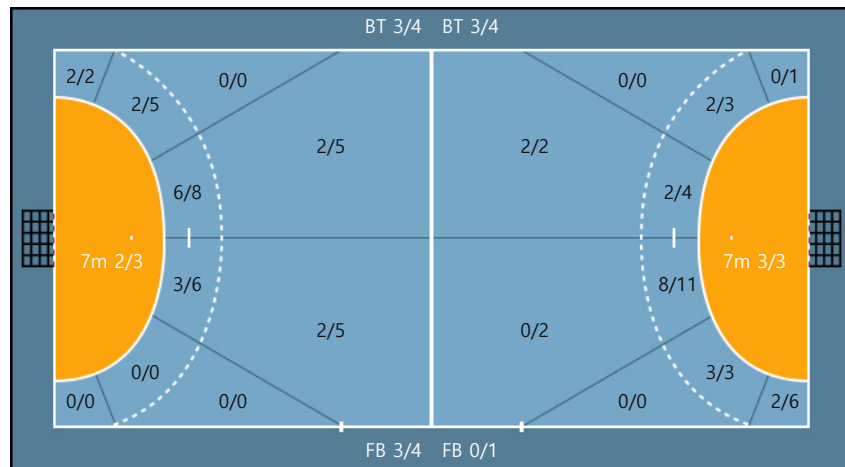

Missed: 2 Blocked: 1

Team  
 Goals / Shots

Team		
2/3	0/2	8/10
0/0	0/0	2/2
4/4	1/4	2/5

Missed: 2 Post: 2 Blocked: 4

**Offense**

**Defense**

Goalkeepers  
 Goals / Shots

12. 도현경		
2/2	0/1	2/3
1/1	0/0	1/1
5/7	3/4	8/12