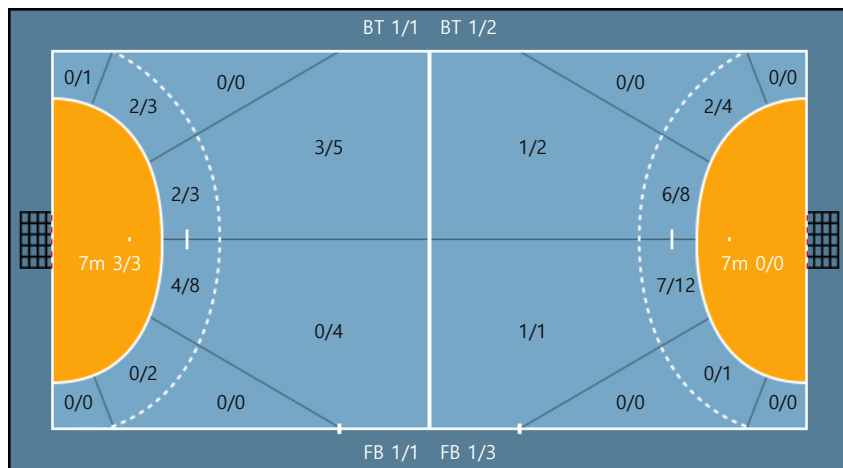

35. 전나혜		
0/0	0/0	0/0
0/0	0/1	0/0
0/0	0/0	0/0

Missed: 3

Missed: 1 Post: 1

Team  
 Goals / Shots

Team		
1/5	2/3	2/2
4/4	0/1	1/2
2/2	0/2	2/3

Missed: 4 Post: 1 Blocked: 0

**Offense**

**Defense**