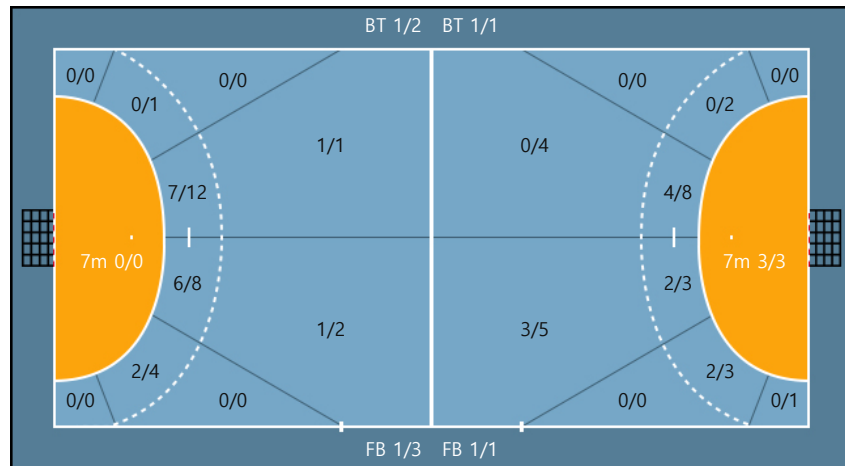

[제 15회 태백산기전국종합대회(초등부)]

Shot Distribution

2018. 07. 16 10:00 황지여중체육관

Referees : 서태웅 / 박재진
Technical officer : 권오형 / 김재용
MVP : -

경주초등학교 14 6 : 10 17 인천구월초등학교

인천구월초등학교

Players
Goals / Shots

6. 허윤서		
1/1	1/1	1/1
0/0	0/0	0/1
0/0	0/0	1/1

Post: 1

7. 이윤솔		
0/0	0/0	0/0
0/0	0/0	0/0
0/0	0/0	0/0

8. 최서영		
0/0	0/0	0/0
0/0	0/0	0/0
0/0	0/0	0/0

10. 김윤희		
0/0	0/0	0/0
0/0	0/0	0/0
0/0	0/0	0/0

11. 진민경		
0/0	0/0	0/0
0/0	0/0	0/0
0/0	0/0	0/0

14. 허보민		
0/0	0/0	1/1
0/0	0/0	0/0
0/0	0/0	1/1

Missed: 1 Post: 1

16. 전지선		
0/0	0/0	0/0
0/0	0/0	0/0
0/0	0/0	0/0

17. 이아현		
0/0	0/1	0/0
0/0	0/0	0/0
1/1	0/0	0/1

18. 박혜원		
0/0	0/0	0/0
0/0	0/0	0/0
0/0	0/0	0/0

19. 문유진		
0/0	0/0	0/0
1/1	0/0	0/0
0/1	0/0	0/0

20. 이예서		
0/0	0/0	0/0
0/0	0/0	0/0
0/0	0/0	0/0

21. 최훈이		
0/0	0/0	0/0
0/0	0/0	0/0
0/0	0/0	0/0

23. 전예람		
0/0	0/0	1/2
1/1	0/1	1/1
0/0	0/0	2/2

24. 김하빈		
0/0	0/0	0/0
0/0	0/0	0/0
2/4	0/0	2/2

Team
Goals / Shots

Team		
1/1	1/2	3/4
2/2	0/1	1/2
3/6	0/0	6/7

Missed: 1 Post: 2 Blocked: 0

Offense

Defense

Goalkeepers
Goals / Shots

11. 진민경		
1/5	2/3	2/2
4/4	0/1	1/2
2/2	0/2	2/3

2Min	2 Minute Suspensions	AS	Assists	BS	Block Shots	BT	Breakthroughs	RB	Rebound
DR	Disqualification with report	RC	Red cards	FB	Fast Breaks	G/S	Goals/Shots	BD	Blocked
S/S	Saves/Shots	YC	Yellow cards	ST	Steals	TF	Technical Faults	%	Efficiency