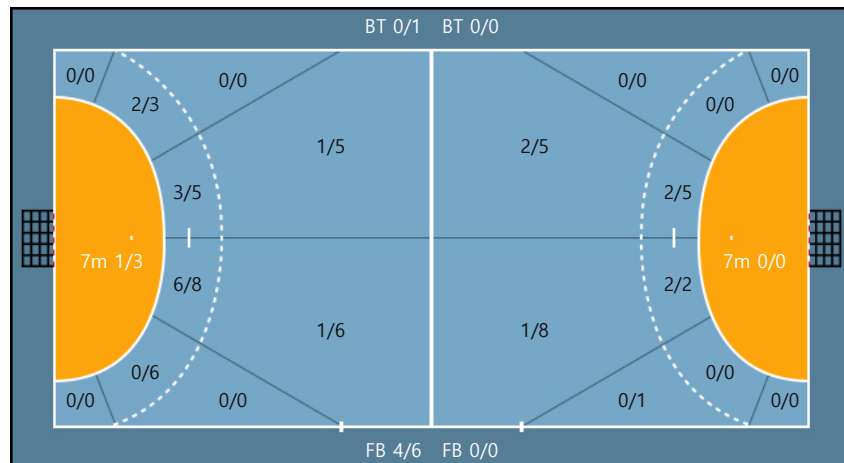

[제 15회 태백산기전국종합대회(초등부)]

Shot Distribution

2018. 07. 16 12:00 황지여중체육관

Referees : 김현철 / 이승표
Technical officer : 권오형 / 김재용
MVP : -

한별초등학교 7 5 : 11 14 무안초등학교
2 : 3

무안초등학교

Players
Goals / Shots

1. 조은솔		
0/0	0/0	0/0
0/0	0/0	0/0
0/0	0/0	0/0

2. 권연지		
0/0	1/2	1/1
0/0	0/0	0/0
0/0	0/1	0/0

Missed: 1

3. 배주희		
0/0	0/0	0/0
0/0	0/0	0/0
0/0	0/0	0/0

7. 임지수		
0/1	0/0	1/1
0/0	0/0	0/0
2/2	0/0	0/0

9. 정세희		
0/1	0/0	0/0
0/0	0/0	0/0
0/0	0/0	0/0

10. 박희원		
0/0	0/0	0/0
0/1	0/1	0/0
0/0	0/1	1/1

Missed: 3 Post: 1

12. 김미소		
0/0	0/0	0/0
0/0	0/0	0/0
0/0	0/0	0/0

16. 최서연		
1/1	0/0	0/0
0/0	0/0	0/0
1/1	0/0	0/0

17. 서아영		
0/0	0/0	0/0
1/1	0/0	0/0
1/1	0/0	0/0

Missed: 1

18. 이예은		
0/0	0/0	0/0
0/0	0/0	0/0
0/0	0/0	0/0

19. 김태희		
0/0	0/0	0/0
0/0	0/0	0/0
0/0	0/0	0/0

20. 박규리		
0/0	0/0	0/1
0/1	0/0	0/0
0/0	0/0	0/0

Missed: 1

27. 배현주		
1/1	1/2	0/0
0/0	0/0	0/0
1/2	0/0	1/1

Missed: 4

Team
Goals / Shots

Team		
2/4	2/4	2/3
1/3	0/1	0/0
5/6	0/2	2/2

Missed: 10 Post: 1 Blocked: 0

Offense

Defense

Goalkeepers
Goals / Shots

1. 조은솔		
0/0	0/0	0/0
1/1	0/1	0/0
0/0	0/0	0/0

12. 김미소		
0/0	1/3	2/3
0/1	0/0	0/0
2/3	0/0	1/2

2Min	2 Minute Suspensions	AS	Assists	BS	Block Shots	BT	Breakthroughs	RB	Rebound
DR	Disqualification with report	RC	Red cards	FB	Fast Breaks	G/S	Goals/Shots	BD	Blocked
S/S	Saves/Shots	YC	Yellow cards	ST	Steals	TF	Technical Faults	%	Efficiency