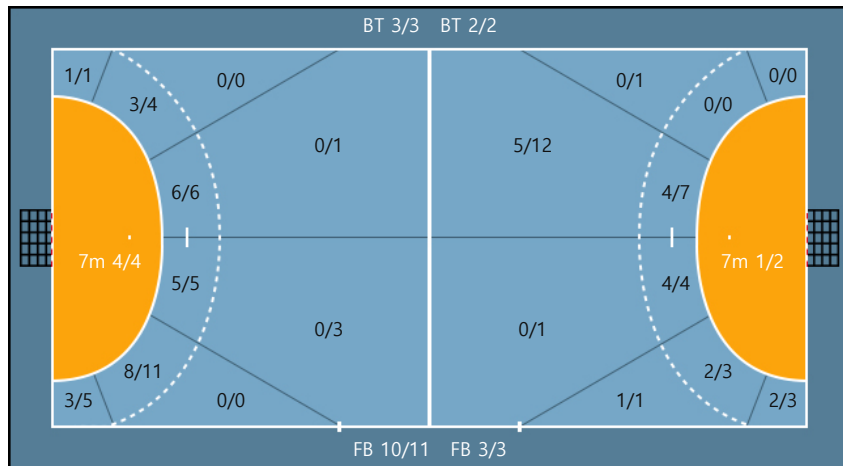

[제 15회 태백산기전국종합대회(중등부)]

Referees : 배성현 / 차창환
Technical officer : 강태구 / 장인익
MVP : -

Shot Distribution

2018. 07. 16 11:10 황지정산고체육관

인화여자중학교 31   19 : 8   **20**   **경주여자중학교**
12 : 12

인화여자중학교

Players
Goals / Shots

1. 김가영		
0/0	0/0	0/0
0/0	0/0	0/0
0/0	0/0	0/0

3. 장나연		
1/1	0/0	0/0
1/1	0/0	0/0
0/0	0/0	1/1

5. 이에림		
1/1	0/0	0/0
0/0	0/0	1/1
0/0	0/0	0/0

7. 이한경		
0/0	0/0	0/0
0/0	0/0	0/0
1/1	0/0	1/1

9. 이한주		
0/0	1/1	1/1
0/0	0/0	0/0
0/0	0/0	0/0

10. 이지민		
0/0	0/1	0/0
0/0	0/0	0/0
2/2	1/2	0/0

11. 박지수		
2/2	0/0	3/3
0/0	0/0	0/0
0/0	0/0	0/0

12. 공진아		
0/0	0/0	0/0
0/0	0/0	0/0
0/0	0/0	0/0

17. 임유선		
1/1	0/0	0/0
0/0	0/0	0/0
1/1	2/3	1/2

18. 유임현		
0/0	0/0	0/0
0/0	0/0	0/0
0/0	0/0	0/0

Missed: 1 Post: 1

19. 박주원		
4/4	0/0	2/3
0/0	0/0	1/1
1/1	0/0	1/2

Post: 2

Team
Goals / Shots

Team		
9/9	1/2	6/7
1/1	0/0	2/2
5/5	3/5	4/6

Missed: 1 Post: 3 Blocked: 0

Offense

Defense

Goalkeepers
Goals / Shots

1. 김가영		
1/5	0/3	5/5
0/0	0/0	3/3
4/4	2/2	3/4

12. 공진아		
0/0	0/0	1/2
0/1	0/0	0/0
0/0	0/0	1/1

2Min	2 Minute Suspensions	AS	Assists	BS	Block Shots	BT	Breakthroughs	RB	Rebound
DR	Disqualification with report	RC	Red cards	FB	Fast Breaks	G/S	Goals/Shots	BD	Blocked
S/S	Saves/Shots	YC	Yellow cards	ST	Steals	TF	Technical Faults	%	Efficiency