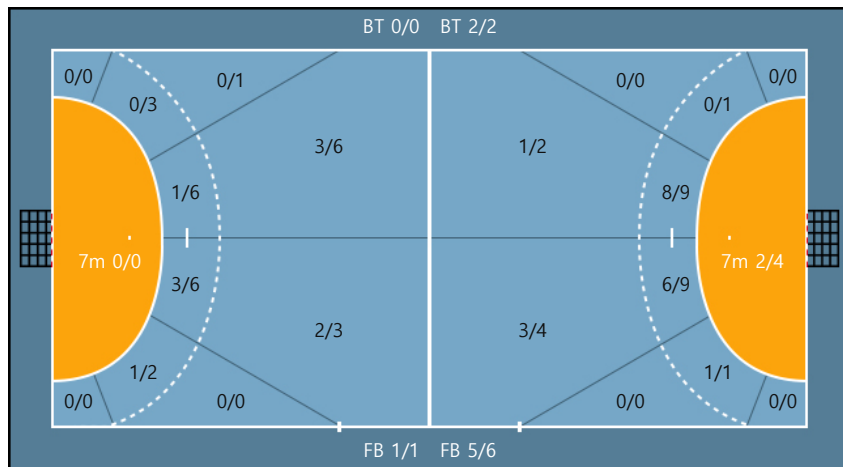

[제 15회 태백산기전국종합대회(초등부)]

Shot Distribution

2018. 07. 16 13:00 황지여중체육관

Referees : 이가을 / 이은하
Technical officer : 김국환 / 오세일
MVP : -

천안성정초등학교 10   4 : 13   22   서울강일초등학교
천안성정초등학교   6 : 9

Players
Goals / Shots

2. 배하람		
0/0	0/0	0/0
0/0	0/0	0/0
0/0	0/0	0/0

3. 이수진		
0/0	0/0	0/0
0/0	0/0	0/0
0/1	0/0	0/0

4. 임유나		
0/0	0/0	0/0
0/0	0/0	0/0
0/0	0/0	0/0

5. 문채빈		
0/0	0/0	1/1
0/0	0/1	0/1
0/0	0/0	0/0

6. 박수민		
0/0	1/2	0/0
0/0	0/0	0/1
0/0	1/1	0/0

Missed: 1

7. 정우경		
0/0	0/0	0/0
0/0	0/0	0/0
0/0	0/0	0/0

9. 유다혜		
1/1	0/2	0/0
0/0	0/2	0/0
0/0	0/0	0/0

Missed: 3

10. 김지우		
1/1	0/0	0/0
1/1	0/0	0/0
3/3	0/0	0/0

Missed: 1 Post: 2

11. 유은아		
0/0	0/1	0/0
0/0	0/0	0/0
0/0	0/1	1/1

Missed: 1

12. 송예나		
0/0	0/0	0/0
0/0	0/0	0/0
0/0	0/0	0/0

Team
Goals / Shots

Team		
2/2	1/5	1/1
1/1	0/3	0/2
3/4	1/2	1/1

Missed: 6 Post: 2 Blocked: 0

Offense

Defense

Goalkeepers
Goals / Shots

12. 송예나		
0/0	0/0	3/3
4/4	0/0	3/3
5/5	1/2	6/7

2Min	2 Minute Suspensions	AS	Assists	BS	Block Shots	BT	Breakthroughs	RB	Rebound
DR	Disqualification with report	RC	Red cards	FB	Fast Breaks	G/S	Goals/Shots	BD	Blocked
S/S	Saves/Shots	YC	Yellow cards	ST	Steals	TF	Technical Faults	%	Efficiency