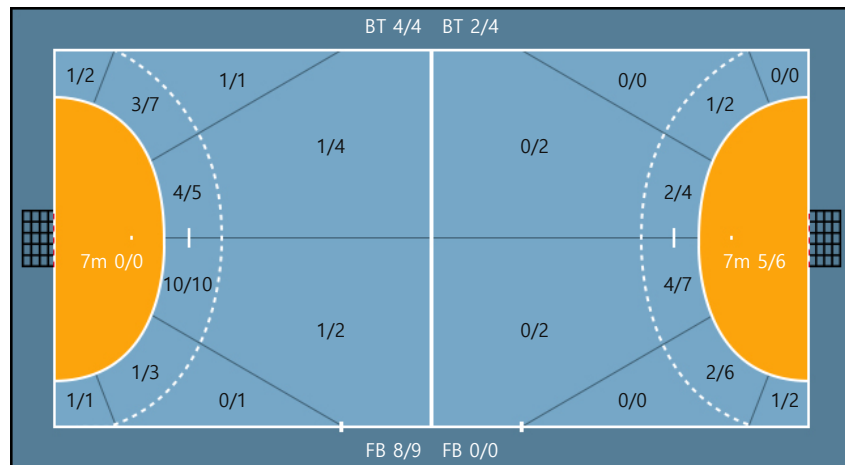

Missed: 1

35. 오정민		
0/0	0/0	1/1
1/1	0/0	0/0
0/0	0/1	1/1

Missed: 1

Team
Goals / Shots

Team		
4/4	2/3	6/6
2/4	0/0	1/2
2/4	2/3	4/4

Missed: 4 Post: 2 Blocked: 0

Offense

Defense