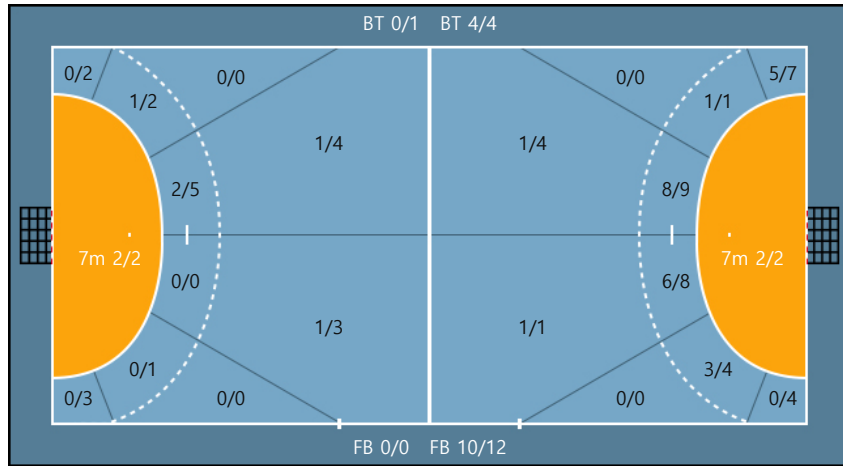

[제 15회 태백산기전국종합대회(중등부)]

Shot Distribution

2018. 07. 16 15:50 황지정산고체육관

Referees : 강경택 / 김도연
Technical officer : 강태구 / 장인익
MVP : -

황지여자중학교   **27**   11 : 4   **7**   **의정부여자중학교**
의정부여자중학교   16 : 3

Players
Goals / Shots

6. 박수아		
0/0	0/0	0/0
0/0	0/0	0/0
0/0	0/0	0/0

9. 지수현		
0/0	0/0	0/0
0/0	0/0	0/0
0/0	0/0	0/0

13. 김묘미		
0/0	0/0	0/0
0/0	0/0	0/0
0/0	0/0	0/0

14. 나지현		
1/2	0/0	0/1
1/1	0/0	0/1
0/0	1/1	0/0

16. 이주현		
0/0	0/0	0/0
0/0	0/0	0/0
0/0	0/0	0/0

Missed: 1 Post: 1

19. 김은영		
0/0	1/2	0/0
0/0	0/0	0/0
0/0	0/0	0/0

Post: 1

23. 김경연		
1/1	0/0	1/1
0/0	0/0	0/0
1/1	0/0	0/1

Missed: 2 Blocked: 1

28. 이슬		
0/0	0/0	0/0
0/0	0/0	0/0
0/0	0/0	0/3

99. 이희수		
0/0	0/0	0/0
0/0	0/0	0/1
0/0	0/0	0/1

Team
Goals / Shots

Team		
2/3	1/2	1/2
1/1	0/0	0/2
1/1	1/1	0/5

Missed: 3 Post: 2 Blocked: 1

Offense

Defense

Goalkeepers
Goals / Shots

16. 이주현		
2/2	1/1	3/3
4/4	2/2	3/4
5/6	4/6	3/6

2Min	2 Minute Suspensions	AS	Assists	BS	Block Shots	BT	Breakthroughs	RB	Rebound
DR	Disqualification with report	RC	Red cards	FB	Fast Breaks	G/S	Goals/Shots	BD	Blocked
S/S	Saves/Shots	YC	Yellow cards	ST	Steals	TF	Technical Faults	%	Efficiency