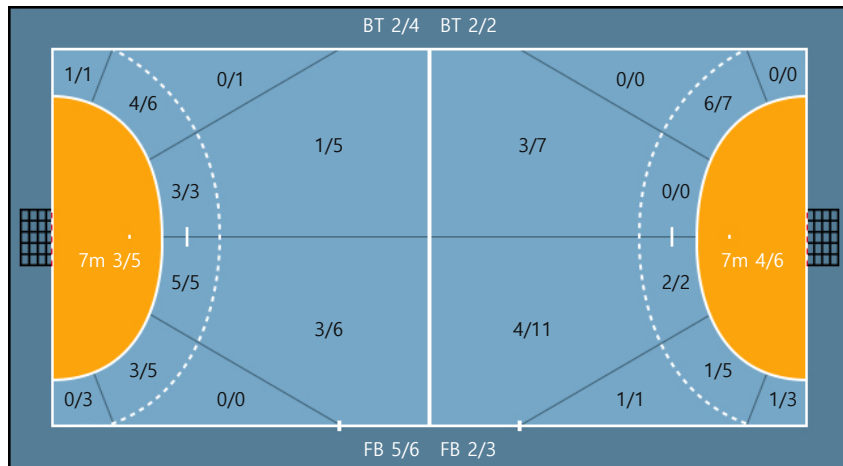

[제 15회 태백산기전국종합대회(고등부)]

Shot Distribution

2018. 07. 16 16:40 고원체육관

Referees : 김민경 / 차창환
Technical officer : 이상호 / 장면호
MVP : -

휘경여자고등학교 23   11 : 7   **22 정읍여자고등학교**
휘경여자고등학교   12 : 15

Players
Goals / Shots

1. 유경희		
0/0	0/0	0/0
0/0	0/0	0/0
0/0	0/0	0/0

4. 이준희		
0/0	0/0	0/0
0/0	0/0	0/0
0/0	0/0	0/1

7. 박소영		
0/0	0/0	0/0
0/0	0/0	1/1
0/1	0/0	0/0

9. 백민희		
2/2	0/0	0/0
0/0	0/0	1/1
0/0	0/0	0/0

12. 박은채		
0/0	0/0	0/0
0/0	0/0	0/0
0/0	0/0	0/0

13. 박지영		
4/4	0/0	2/3
0/0	0/0	0/0
0/0	0/0	0/2

14. 박지호		
0/0	0/0	0/0
0/0	0/0	0/0
1/1	0/0	2/2

16. 조수현		
0/0	0/0	0/0
0/0	0/0	0/0
0/0	0/0	0/0

17. 김민정		
2/2	0/0	0/1
0/0	0/0	0/0
1/2	0/0	0/0

18. 박선영		
0/1	0/0	1/2
0/0	0/0	0/1
2/3	0/0	0/0

Missed: 1

Missed: 1 Post: 1

Post: 1

20. 황유선		
0/1	0/0	3/3
0/0	0/0	0/0
1/2	0/0	0/0

Team
Goals / Shots

Team		
8/10	0/0	6/9
0/0	0/0	2/3
5/9	0/0	2/5

Missed: 2 Post: 2 Blocked: 0

Offense

Defense

Goalkeepers
Goals / Shots

16. 조수현		
2/5	2/2	2/4
2/6	0/0	0/2
2/2	2/2	10/14

2Min	2 Minute Suspensions	AS	Assists	BS	Block Shots	BT	Breakthroughs	RB	Rebound
DR	Disqualification with report	RC	Red cards	FB	Fast Breaks	G/S	Goals/Shots	BD	Blocked
S/S	Saves/Shots	YC	Yellow cards	ST	Steals	TF	Technical Faults	%	Efficiency