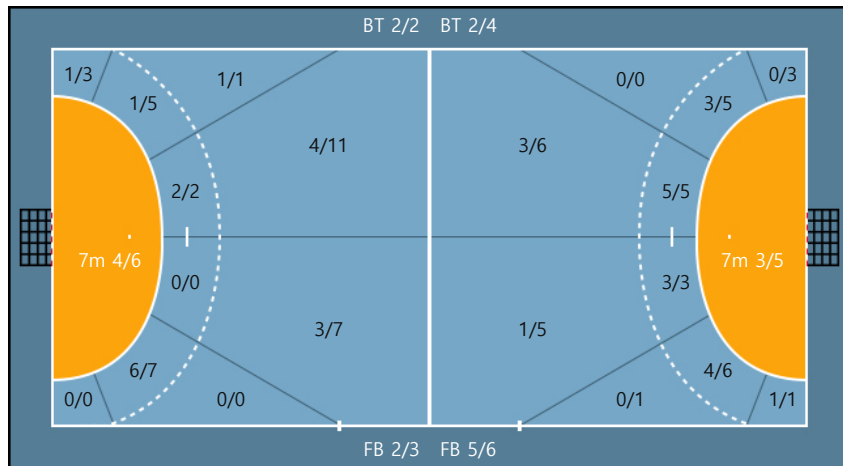

31. 김소원		
0/0	0/0	0/0
0/0	0/0	0/0
0/0	0/0	0/0

33. 김윤정		
0/0	0/0	0/0
1/1	0/0	0/0
1/1	0/0	0/0

Team
 Goals / Shots

Team		
2/5	2/2	2/4
2/6	0/0	0/2
2/2	2/2	10/14

Missed: 2 Post: 3 Blocked: 0

Offense

Defense

Goalkeepers
 Goals / Shots