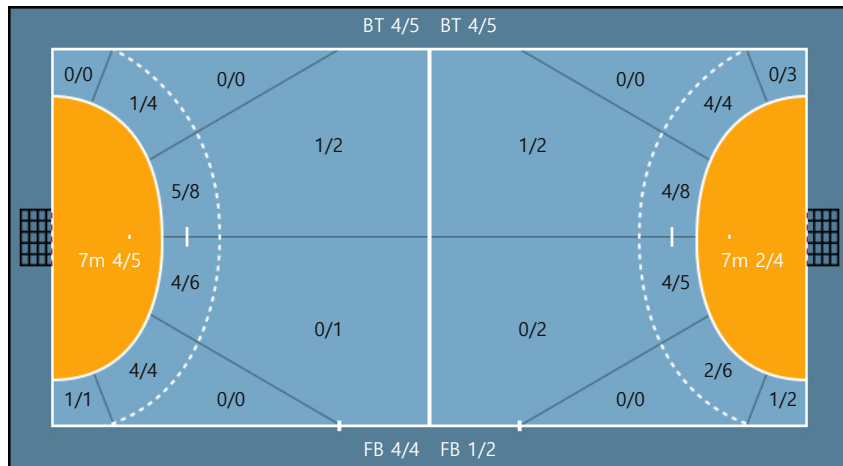

[제 15회 태백산기전국종합대회(중등부)]

Referees : 강경택 / 이형철

Technical officer : 장면호 / 이상효

MVP : -

Shot Distribution

2018. 07. 14 17:00 황지정산고체육관

일신여자중학교 20   10 : 11   **19**   **인화여자중학교**

일신여자중학교

Players

Goals / Shots

7. 이수연		
0/0	0/0	0/0
0/0	0/0	0/0
0/0	0/0	0/0

10. 조유희		
0/0	1/3	0/0
0/0	0/0	0/0
1/1	0/0	0/2

11. 김서진		
0/0	0/0	0/0
0/0	0/0	1/1
1/1	0/0	0/0

12. 정민지		
0/0	0/0	0/0
0/0	0/0	0/0
0/0	0/0	0/0

13. 최선영		
1/1	0/0	3/3
1/1	0/0	3/3
0/0	0/0	1/2

15. 이선미		
0/0	0/0	0/0
0/0	0/0	0/0
0/0	0/0	0/0

16. 이민영		
0/0	0/0	0/0
0/0	0/0	0/0
0/0	0/0	0/0

17. 이제은		
0/0	0/0	0/0
0/0	0/0	0/0
0/0	0/0	0/0

18. 김지아		
0/0	0/0	0/0
1/1	0/0	0/0
0/0	1/1	1/1

21. 박지현		
0/0	0/1	0/0
0/0	0/0	3/4
1/1	0/1	0/0

Missed: 1

Missed: 1 Blocked: 1

22. 이채은		
0/0	0/0	0/0
0/0	0/0	0/0
0/0	0/0	0/0

24. 차서연		
0/0	0/0	0/1
0/0	0/0	0/0
0/0	0/0	0/0

25. 전소연		
0/0	0/0	0/0
0/0	0/0	0/0
0/0	0/0	0/0

Team

Goals / Shots

Team		
1/1	1/4	3/4
2/2	0/0	7/8
3/3	1/2	2/5

Missed: 2 Post: 0 Blocked: 1

Offense

Defense

Goalkeepers

Goals / Shots

16. 이민영		
3/5	4/4	6/9
0/5	0/0	2/5
1/2	2/2	1/1

2Min	2 Minute Suspensions	AS	Assists	BS	Block Shots	BT	Breakthroughs	RB	Rebound
DR	Disqualification with report	RC	Red cards	FB	Fast Breaks	G/S	Goals/Shots	BD	Blocked
S/S	Saves/Shots	YC	Yellow cards	ST	Steals	TF	Technical Faults	%	Efficiency