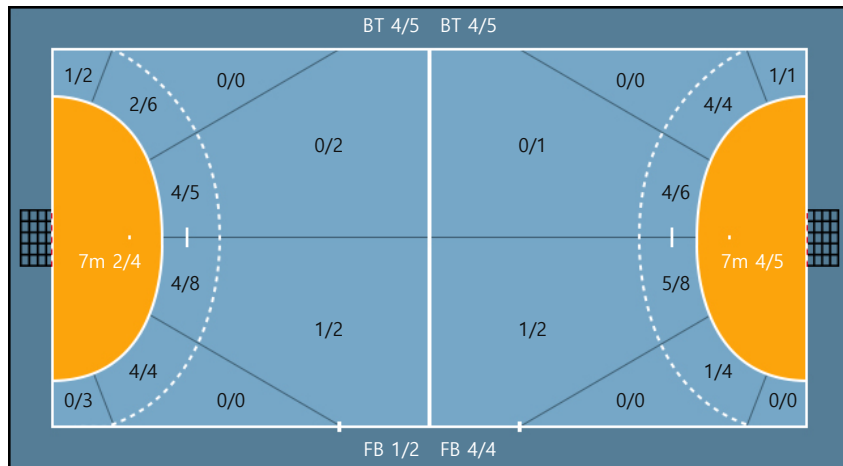

[제 15회 태백산기전국종합대회(중등부)]

Shot Distribution

2018. 07. 14 17:00 황지정산고체육관

Referees : 강경택 / 이형철
Technical officer : 장면호 / 이상효
MVP : -

일신여자중학교 20   10 : 11   **19**   **인화여자중학교**

인화여자중학교

Players
Goals / Shots

1. 김가영			3. 장나연			5. 이에림			7. 이한경			9. 이한주		
0/0	0/0	0/0	1/1	0/0	1/1	0/0	0/0	0/0	1/1	0/0	2/2	1/1	1/1	2/4
0/0	0/0	0/0	0/1	0/0	2/2	0/0	0/0	0/0	0/1	0/0	0/0	0/1	0/0	0/2
0/0	0/0	0/0	0/0	0/0	0/0	0/0	0/0	0/0	0/0	1/1	1/1	1/1	1/1	0/0
Blocked: 1														
10. 이지민			11. 박지수			12. 공진아			17. 임유선			18. 유임현		
0/0	0/0	0/0	0/1	2/2	1/1	0/0	0/0	0/0	0/0	0/0	0/1	0/0	0/0	0/0
0/0	0/0	0/0	0/0	0/0	0/1	0/0	0/0	0/0	0/0	0/0	0/0	0/0	0/0	0/0
0/0	0/0	0/0	0/1	0/0	0/0	0/0	0/0	0/0	0/0	0/0	0/0	0/0	0/0	0/0
Missed: 1 Post: 3														
19. 박주원														
0/1	1/1	0/0												
0/2	0/0	0/0												
0/0	0/0	0/0												

Team
Goals / Shots

Team		
3/5	4/4	6/9
0/5	0/0	2/5
1/2	2/2	1/1
Missed: 1 Post: 3 Blocked: 1		

Offense

Defense

Goalkeepers
Goals / Shots

12. 공진아		
1/1	1/4	3/4
2/2	0/0	7/8
3/3	1/2	2/5

2Min	2 Minute Suspensions	AS	Assists	BS	Block Shots	BT	Breakthroughs	RB	Rebound
DR	Disqualification with report	RC	Red cards	FB	Fast Breaks	G/S	Goals/Shots	BD	Blocked
S/S	Saves/Shots	YC	Yellow cards	ST	Steals	TF	Technical Faults	%	Efficiency