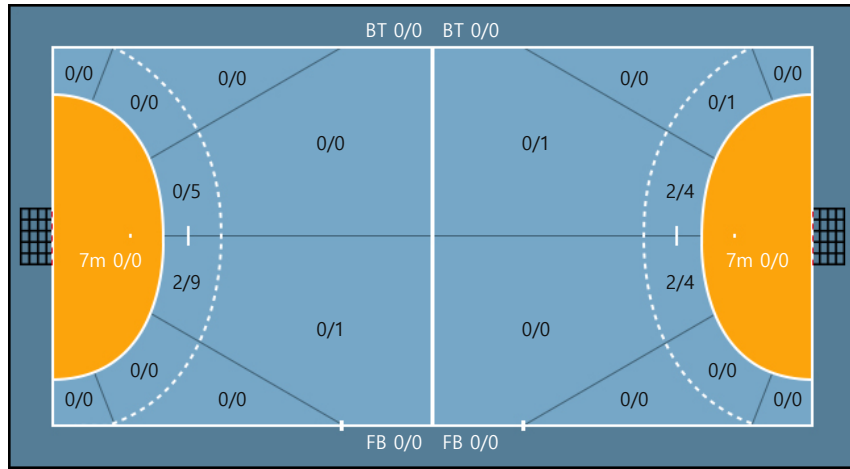

Missed: 3 Post: 0 Blocked: 0

Offense

Defense

Goalkeepers

Goals / Shots

29. 박은혜		
0/0	0/1	0/0
2/2	0/0	0/1
0/0	0/0	2/3

2Min	2 Minute Suspensions	AS	Assists	BS	Block Shots	BT	Breakthroughs	RB	Rebound
DR	Disqualification with report	RC	Red cards	FB	Fast Breaks	G/S	Goals/Shots	BD	Blocked
S/S	Saves/Shots	YC	Yellow cards	ST	Steals	TF	Technical Faults	%	Efficiency