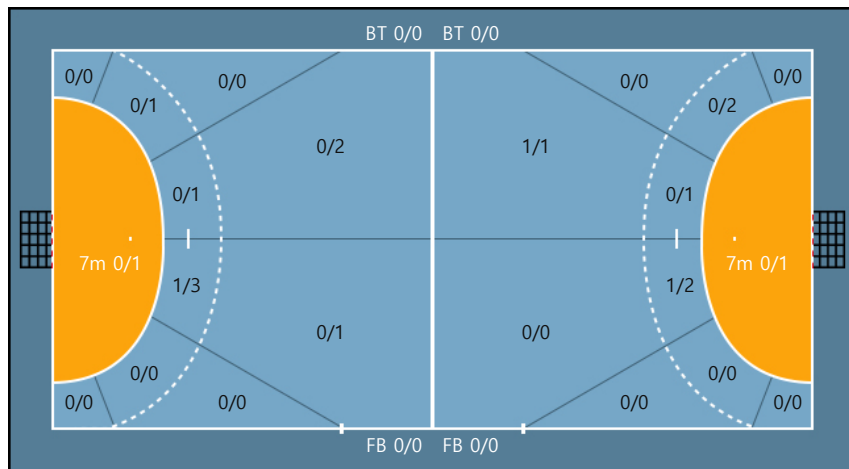

[제9회 재단이사장배 전국교육대학선수권대회(생활체육 대학부)]

Shot Distribution

2018. 10. 12 13:20 SK 핸드볼 보조경기장

Referees :
Technical officer :
MVP : -

공주교대 1 0 : 0 2 진주교대

공주교대

Players

Goals / Shots

1. 김지원		
0/0	0/0	0/0
0/0	0/0	0/0
0/0	0/0	0/0

5. 오유경		
0/0	0/0	0/0
0/0	0/0	0/0
0/0	0/0	0/0

7. 안호연		
0/0	0/0	0/0
0/0	0/0	0/0
0/0	0/0	0/0

10. 이유빈		
0/0	0/0	0/0
0/0	1/1	0/0
0/0	0/0	0/0

11. 차은비		
0/0	0/0	0/0
0/0	0/0	0/0
0/0	0/0	0/0

Missed: 1

Missed: 1 Post: 1

12. 김연주		
0/0	0/0	0/0
0/0	0/0	0/0
0/0	0/0	0/0

19. 장예지		
0/0	0/0	0/0
0/0	0/0	0/0
0/0	0/0	0/0

20. 강연수		
0/0	0/0	0/0
0/0	0/0	0/0
0/0	0/0	0/0

21. 전희원		
0/0	0/0	0/0
0/1	0/0	0/0
0/0	0/0	0/0

22. 성다은		
0/0	0/0	0/0
0/0	0/0	0/0
0/1	0/0	0/0

Missed: 2

27. 김주희		
0/1	0/0	0/0
0/0	0/0	0/0
0/0	0/0	0/0

72. 김나현		
0/0	0/0	0/0
0/0	0/0	0/0
0/0	0/0	0/0

82. 강수빈		
0/0	0/0	0/0
0/0	0/0	0/0
0/0	0/0	0/0

Team

Goals / Shots

Team		
0/1	0/0	0/0
0/1	1/1	0/0
0/1	0/0	0/0

Missed: 4 Post: 1 Blocked: 0

Offense

Defense

Goalkeepers

Goals / Shots

5. 오유경		
2/2	0/0	0/0
0/1	0/0	0/1
0/0	0/1	0/0

2Min	2 Minute Suspensions	AS	Assists	BS	Block Shots	BT	Breakthroughs	RB	Rebound
DR	Disqualification with report	RC	Red cards	FB	Fast Breaks	G/S	Goals/Shots	BD	Blocked
S/S	Saves/Shots	YC	Yellow cards	ST	Steals	TF	Technical Faults	%	Efficiency