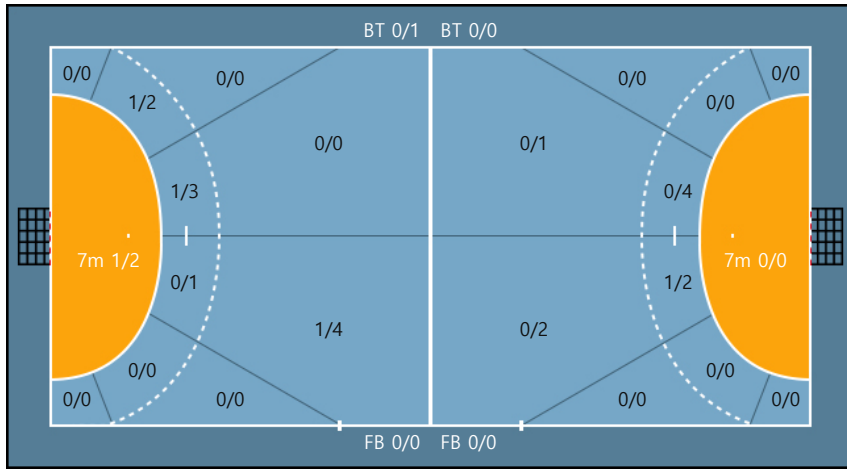

[제9회 재단이사장배 전국교육대학선수권대회(생활체육 대학부)]

Shot Distribution

2018. 10. 13 09:00 SK 핸드볼 보조경기장

Referees :
Technical officer :
MVP : -

서울교대 1 1 : 1 4 공주교대
0 : 3

공주교대

Players

Goals / Shots

1. 김지원		
0/0	0/0	0/0
0/0	0/0	0/0
0/0	0/0	0/0

Missed: 1

5. 오유경		
0/0	0/0	0/0
0/0	0/0	0/0
0/0	0/0	0/0

7. 안호연		
0/0	0/0	0/0
0/0	0/0	0/0
0/0	0/0	0/0

10. 이유빈		
0/0	0/1	0/0
0/0	0/0	0/1
0/0	0/0	0/0

11. 차은비		
0/0	0/0	0/0
0/0	0/0	0/0
0/0	0/0	0/0

12. 김연주		
0/0	0/0	0/0
0/0	0/0	0/0
0/0	0/0	0/0

19. 장예지		
0/0	0/0	0/0
0/0	0/0	0/0
0/0	0/0	0/0

20. 강연수		
1/1	0/0	0/0
0/0	0/0	1/2
1/1	0/0	0/0

21. 전희원		
0/0	0/0	0/0
0/0	0/0	0/0
0/0	0/0	0/0

22. 성다운		
0/0	0/0	0/0
0/0	0/0	0/1
0/0	0/0	0/0

27. 김주희		
0/0	1/1	0/0
0/0	0/1	0/1
0/0	0/0	0/0

Missed: 1

72. 김나현		
0/0	0/0	0/0
0/0	0/0	0/0
0/0	0/0	0/0

82. 강수빈		
0/0	0/0	0/0
0/0	0/0	0/0
0/0	0/0	0/0

Team

Goals / Shots

Team		
1/1	1/2	0/0
0/0	0/1	1/5
1/1	0/0	0/0

Missed: 2 Post: 0 Blocked: 0

Offense

Defense

Goalkeepers

Goals / Shots

5. 오유경		
0/0	0/2	0/1
0/1	0/2	0/0
0/1	0/0	1/1

2Min	2 Minute Suspensions	AS	Assists	BS	Block Shots	BT	Breakthroughs	RB	Rebound
DR	Disqualification with report	RC	Red cards	FB	Fast Breaks	G/S	Goals/Shots	BD	Blocked
S/S	Saves/Shots	YC	Yellow cards	ST	Steals	TF	Technical Faults	%	Efficiency