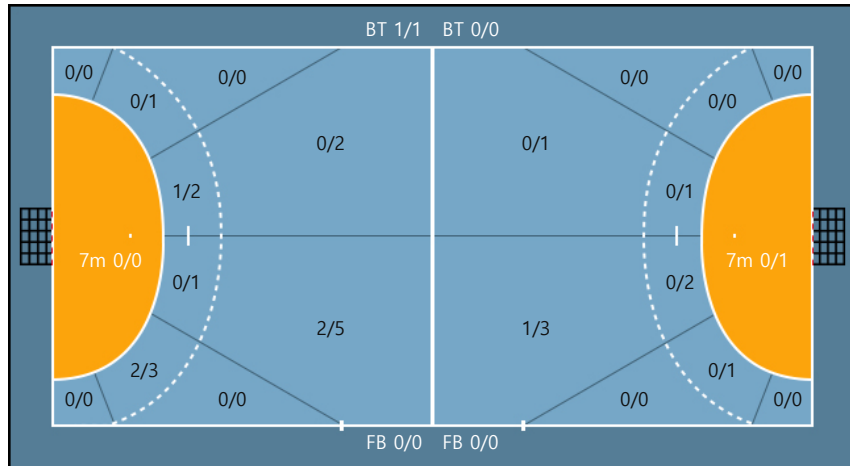

[제9회 재단이사장배 전국교육대학선수권대회(생활체육 대학부)]

Shot Distribution

2018. 10. 13 09:40 SK 핸드볼 보조경기장

Referees :
Technical officer :
MVP : -

광주교대 5 3 : 0 1 청주교대

광주교대

Players

Goals / Shots

3. 이혜진		
0/0	0/0	0/0
0/0	0/0	0/0
0/0	0/0	0/0

4. 김아연		
0/0	0/0	0/1
0/0	0/0	0/1
1/1	0/1	0/0

5. 정지선		
1/1	0/0	0/0
0/0	0/0	0/0
0/0	0/0	0/0

7. 배지영		
0/0	0/0	0/0
0/0	0/0	0/0
0/0	0/0	0/0

8. 이수민		
0/0	0/0	0/0
0/0	0/0	0/0
0/1	0/0	0/0

Post: 1

Blocked: 1

9. 성유진		
0/0	0/0	0/0
0/0	0/0	0/0
0/0	0/0	0/0

14. 정다운		
0/0	0/0	0/0
0/0	0/0	0/0
0/0	0/0	0/0

16. 안경민		
0/0	0/0	0/0
0/0	0/0	0/0
0/0	0/0	0/0

18. 남은지		
0/0	1/1	0/0
0/0	0/0	0/0
0/0	0/0	0/0

20. 김아람		
0/0	0/0	0/0
0/0	0/0	0/0
0/0	0/0	0/0

Missed: 1

21. 최윤아		
0/0	0/0	0/0
0/0	0/0	0/0
0/0	0/0	0/0

24. 박정현		
0/0	0/0	0/0
0/0	0/0	0/0
0/0	0/0	0/0

77. 박도현		
0/0	0/0	0/0
0/0	0/0	0/0
0/0	0/0	0/0

88. 김지수		
0/0	0/0	0/0
0/0	0/0	0/0
0/0	0/0	0/0

90. 정숨이		
0/0	0/0	0/0
0/0	0/0	0/2
0/0	1/1	1/1

Post: 1

99. 서한별		
0/0	0/0	0/0
0/0	0/0	0/0
0/0	0/0	0/0

Team

Goals / Shots

Team		
1/1	1/1	0/1
0/0	0/0	0/3
1/2	1/2	1/1

Missed: 1 Post: 2 Blocked: 1

Offense

Defense

Goalkeepers

Goals / Shots

16. 안경민		
0/0	0/1	0/0
0/1	0/1	0/0
0/1	0/1	1/1

2Min	2 Minute Suspensions	AS	Assists	BS	Block Shots	BT	Breakthroughs	RB	Rebound
DR	Disqualification with report	RC	Red cards	FB	Fast Breaks	G/S	Goals/Shots	BD	Blocked
S/S	Saves/Shots	YC	Yellow cards	ST	Steals	TF	Technical Faults	%	Efficiency