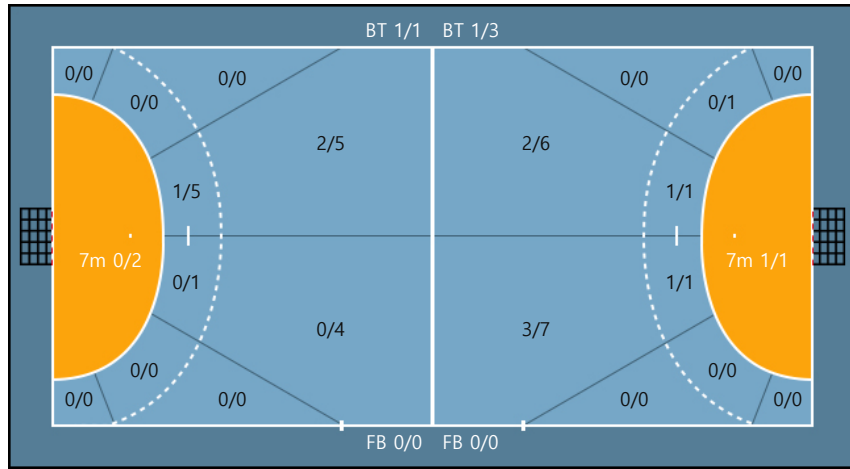

[제9회 재단이사장배 전국교육대학선수권대회(생활체육 대학부)]

Shot Distribution

2018. 10. 12 12:00 SK 핸드볼 메인경기장

Referees : 안성원

Technical officer :

MVP : -

청주교대 3 0 : 5 8 춘천교대

청주교대

Players

Goals / Shots

5. 최상우		
0/0	0/0	0/0
0/0	0/0	0/0
0/0	0/0	0/0

7. 손인휘		
0/0	0/0	0/0
0/0	0/0	0/0
0/0	0/0	0/0

8. 김지환		
0/0	0/0	0/0
0/0	0/0	0/0
0/0	0/0	0/0

9. 노태영		
0/0	0/0	0/0
0/0	0/0	0/0
0/0	0/0	0/0

10. 김영진		
0/0	0/0	0/0
0/0	0/0	0/0
0/0	0/0	0/0

11. 임현철		
0/0	0/0	0/0
0/0	0/0	0/0
0/2	0/0	0/0

13. 박준영		
0/0	0/0	0/0
0/0	0/0	0/0
0/0	0/0	0/0

15. 한규원		
0/0	0/0	0/0
0/0	0/0	0/0
0/0	0/0	0/0

16. 안석영		
0/0	0/0	0/0
0/0	0/0	0/0
0/0	0/0	0/0

18. 이대연		
1/1	0/0	0/0
0/0	0/0	0/0
0/0	0/1	0/1

20. 김준희		
0/0	0/0	0/0
0/0	0/0	0/0
0/0	0/0	0/0

22. 장동석		
0/0	0/0	0/0
0/0	0/0	0/0
0/1	0/0	1/1

23. 정기태		
0/1	0/0	0/0
0/0	0/0	0/0
1/3	0/0	0/0

34. 이윤중		
0/0	0/0	0/0
0/0	0/0	0/0
0/0	0/0	0/0

48. 손명찬		
0/0	0/0	0/0
0/0	0/0	0/0
0/0	0/0	0/0

Missed: 3 Post: 2

Post: 1

Team

Goals / Shots

Team		
1/2	0/0	0/0
0/0	0/0	0/0
1/6	0/1	1/2

Missed: 3 Post: 3 Blocked: 0

Offense

Defense

Goalkeepers

Goals / Shots

20. 김준희		
2/2	0/1	0/1
0/0	0/0	1/1
3/3	0/0	2/4

2Min	2 Minute Suspensions	AS	Assists	BS	Block Shots	BT	Breakthroughs	RB	Rebound
DR	Disqualification with report	RC	Red cards	FB	Fast Breaks	G/S	Goals/Shots	BD	Blocked
S/S	Saves/Shots	YC	Yellow cards	ST	Steals	TF	Technical Faults	%	Efficiency