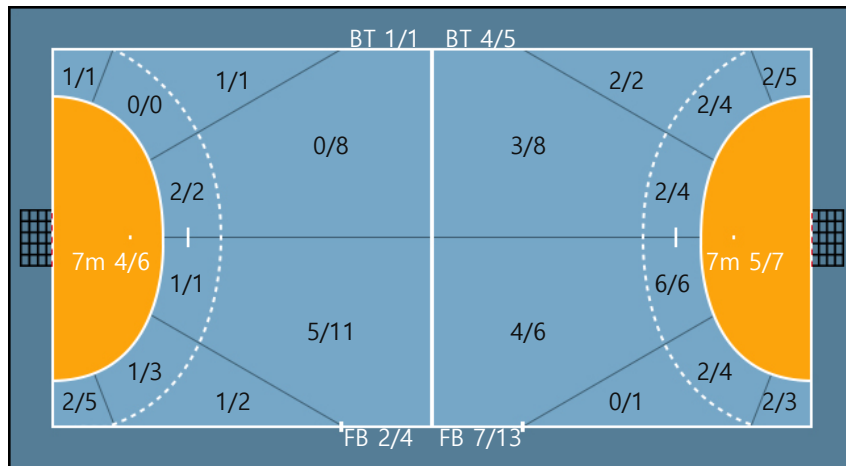

[제99회 전국체육대회 핸드볼(고등부)]

Shot Distribution

2018. 10. 13 13:40 정읍국민센터

Referees : 최준길 / 김효진
Technical officer : 나승현 / 장면호
MVP : -

의정부여자고등학교

18

11 : 12
7 : 18

30

휘경여자고등학교

의정부여자고등학교

Players

Goals / Shots

12. 이소연		
0/0	0/0	0/0
0/0	0/0	0/0
0/0	0/0	0/0

13. 노은비		
0/0	0/0	0/0
0/0	0/0	0/0
0/0	0/0	0/0

17. 이원정		
1/3	1/1	1/2
0/1	0/0	0/0
2/2	1/1	2/2

18. 임위지		
0/0	0/0	0/1
0/0	0/0	0/0
0/0	2/2	0/0

21. 송은아		
0/0	0/0	0/3
0/0	0/0	0/0
0/0	0/0	1/1

Post: 1 Blocked: 1

Post: 3

22. 박지영		
0/0	0/0	0/0
0/0	0/0	0/0
0/0	0/0	0/0

23. 이예은		
2/3	0/0	1/4
0/1	0/0	0/0
0/1	0/0	2/2

26. 김하경		
0/0	0/0	0/0
0/0	0/0	0/0
0/0	0/0	0/0

27. 홍순정		
1/1	0/0	0/0
0/1	0/0	0/0
1/1	0/0	0/0

Post: 3 Blocked: 2

Team

Goals / Shots

Team		
4/7	1/1	2/10
0/3	0/0	0/0
3/4	3/3	5/5

Missed: 0 Post: 7
Blocked: 3

Offense

Defense

Goalkeepers

Goals / Shots

12. 이소연		
3/6	0/0	8/9
1/3	0/0	1/2
8/12	0/1	9/13

2Min	2 Minute Suspensions	AS	Assists	BS	Block Shots	BT	Breakthroughs	RB	Rebound
DR	Disqualification with report	RC	Red cards	FB	Fast Breaks	G/S	Goals/Shots	BD	Blocked
S/S	Saves/Shots	YC	Yellow cards	ST	Steals	TF	Technical Faults	%	Efficiency