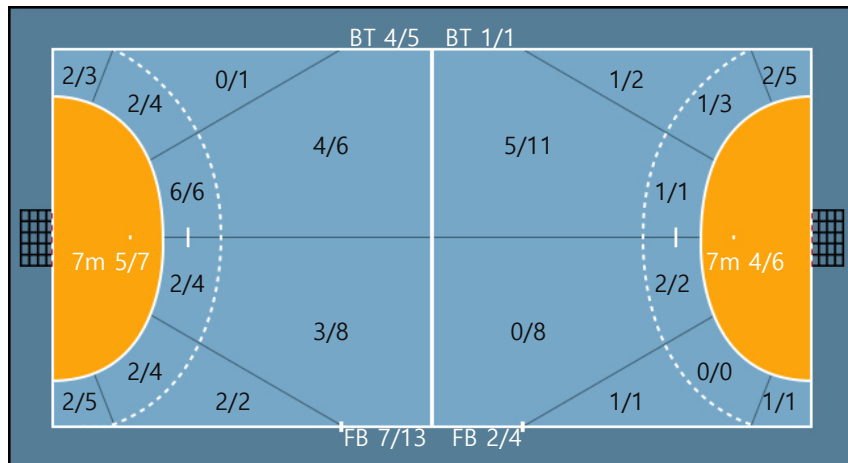

[제99회 전국체육대회 핸드볼(고등부)]

Shot Distribution

2018. 10. 13 13:40 정읍국민센터

Referees : 최준길 / 김효진
Technical officer : 나승현 / 장면호
MVP : -

의정부여자고등학교
교

11 : 12
7 : 18
18

30
휘경여자고등학교

휘경여자고등학교

Players

Goals / Shots

1. 유경희		
0/0	0/0	0/0
0/0	0/0	0/0
0/0	0/0	0/0

4. 이준희		
0/0	0/0	0/0
1/1	0/0	0/0
1/1	0/0	1/2

7. 박소영		
0/0	0/0	1/1
0/0	0/0	0/0
0/1	0/0	0/0

9. 백민희		
1/1	0/0	1/1
0/0	0/0	0/0
0/0	0/0	1/1

12. 박은채		
0/0	0/0	0/0
0/0	0/0	0/0
0/0	0/0	0/0

13. 박지영		
0/1	0/0	3/3
0/0	0/0	0/0
3/3	0/0	2/2

14. 박지호		
0/1	0/0	1/1
0/1	0/0	0/1
0/0	0/0	1/2

16. 조수현		
0/0	0/0	0/0
0/0	0/0	0/0
0/0	0/0	0/0

17. 김민정		
0/0	0/0	0/0
0/0	0/0	0/0
1/3	0/1	1/1

18. 박선영		
2/2	0/0	2/3
0/1	0/0	0/0
2/2	0/0	2/4

Missed: 1 Post: 1

Missed: 1

20. 황유선		
0/1	0/0	0/0
0/0	0/0	1/1
1/2	0/0	1/1

Post: 1

Team

Goals / Shots

Team		
3/6	0/0	8/9
1/3	0/0	1/2
8/12	0/1	9/13

Missed: 2 Post: 2

Blocked: 0

Offense

Defense

Goalkeepers

Goals / Shots

1. 유경희		
0/0	0/0	0/1
0/0	0/0	0/0
0/0	0/0	1/1

16. 조수현		
4/7	1/1	2/9
0/3	0/0	0/0
3/4	3/3	4/4