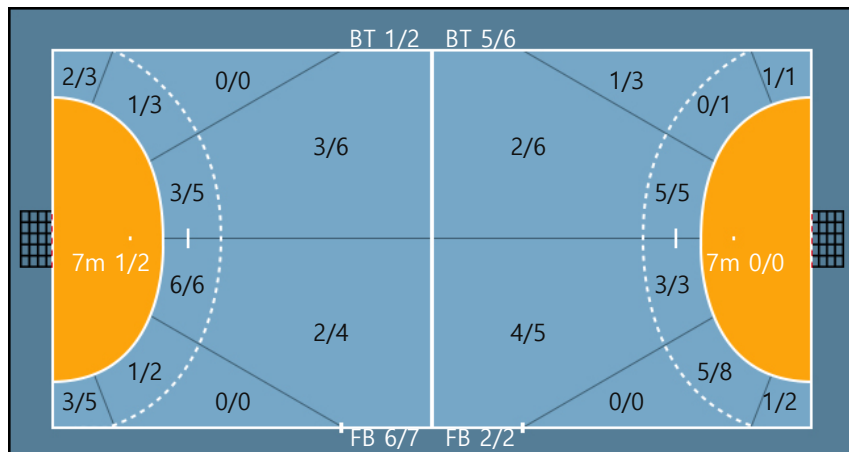

27. 남영신		
0/0	0/0	1/1
0/0	0/0	0/0
3/3	0/0	2/3

47. 송미영		
0/0	0/0	0/0
0/0	0/0	0/0
0/0	0/0	0/0

Team

Goals / Shots

Team		
2/2	1/1	1/1
0/1	0/0	0/4
11/11	2/4	10/13

Missed: 1 Post: 3
 Blocked: 1

Offense

Defense