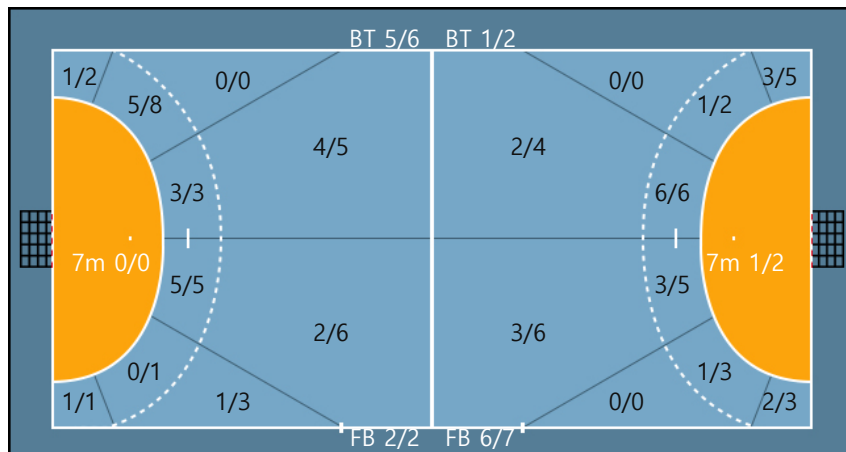

[제99회 전국체육대회 핸드볼(대학일반부)]

Shot Distribution

2018. 10. 14 16:20 정읍국민센터

Referees : 이은하 / 이가을
Technical officer : 강태구 / 윤종택
MVP : -

**부산광역시시설관
리공단 27 (5)**

9 : 12
13 : 10
0 : 0
0 : 0
0 : 0
0 : 0

26 (4) 대구광역시청

대구광역시청

Players

Goals / Shots

7. 박수아		
0/0	0/0	0/0
0/0	0/0	0/0
0/0	0/0	0/0

10. 정소영		
0/0	0/0	0/0
0/0	0/0	0/0
0/0	1/1	0/0

12. 박소리		
0/0	0/0	0/0
0/0	0/0	0/0
0/0	0/0	0/0

16. 정명희		
0/0	0/0	0/0
0/0	0/0	0/0
0/0	0/0	0/0

17. 윤지민		
0/0	0/0	0/0
0/0	0/0	0/0
0/0	0/0	0/0

18. 배민희		
0/0	0/0	0/0
0/0	0/0	0/0
0/0	0/0	1/1

19. 원미나		
1/2	0/0	0/0
0/0	0/0	0/1
2/2	1/1	1/2

20. 황은진		
0/0	0/0	0/0
0/0	0/0	0/0
0/0	0/0	0/0

21. 조하람		
0/1	0/0	0/0
0/0	0/0	0/0
0/1	0/0	2/2

22. 김남령		
0/0	0/0	0/0
0/0	0/0	0/0
0/0	0/0	0/0

Missed: 1 Blocked: 1

23. 김아영		
1/1	1/1	0/0
0/0	0/0	0/0
1/2	0/1	2/2

24. 김혜원		
1/1	0/0	2/2
0/0	0/0	0/0
0/1	0/0	0/0

25. 정유라		
0/0	0/0	0/0
1/1	0/0	0/0
4/4	0/1	4/5

27. 이다현		
0/0	0/0	0/0
0/0	0/0	0/0
0/0	0/0	0/1

Missed: 1 Blocked: 2

Team

Goals / Shots

Team		
3/5	1/1	2/2
1/1	0/0	0/1
7/10	2/4	10/13

Missed: 2 Post: 0
Blocked: 3

Offense

Defense

Goalkeepers

Goals / Shots

12. 박소리		
1/1	1/1	0/0
0/1	0/0	0/4
7/7	2/4	8/11

16. 정명희		
1/1	0/0	0/0
0/0	0/0	0/0
4/4	0/0	2/2