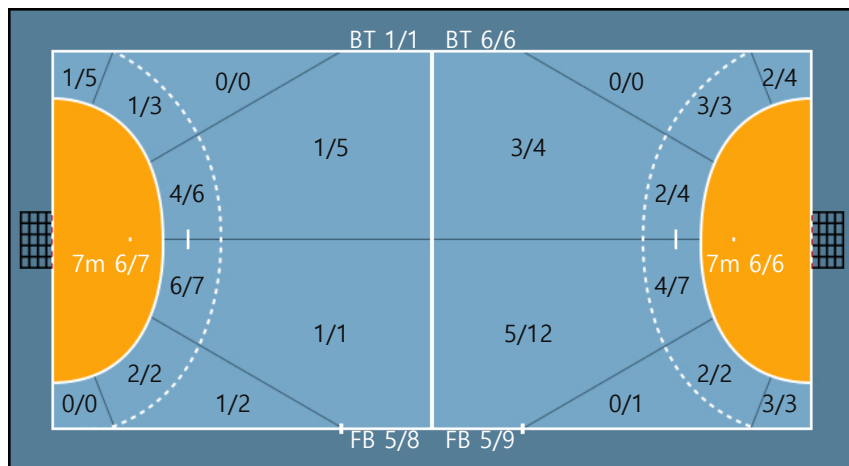

Blocked: 1

Team

Goals / Shots

Team		
2/2	1/1	4/5
0/0	0/0	0/1
4/8	1/2	11/16

Missed: 2 Post: 1

Blocked: 1

Offense

Defense