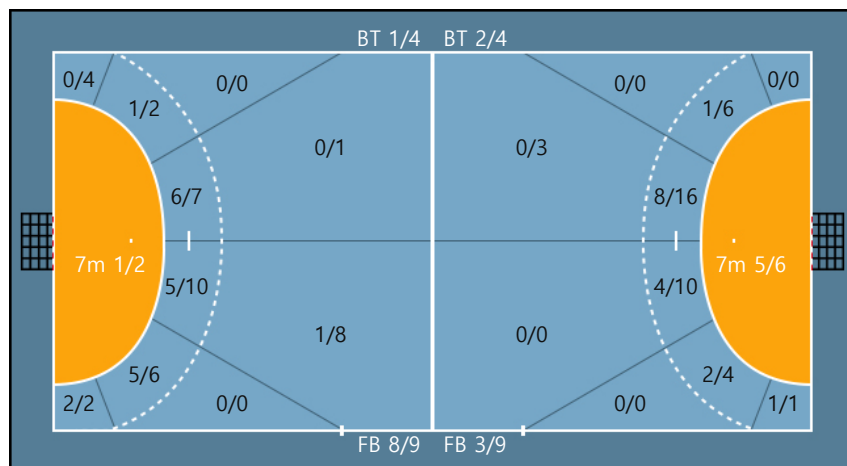

Post: 1 Blocked: 2

Team

Goals / Shots

Team		
2/3	0/0	5/6
3/5	0/0	2/6
5/7	1/2	6/8

Missed: 1 Post: 8 Blocked: 6

Offense

Defense

Goalkeepers