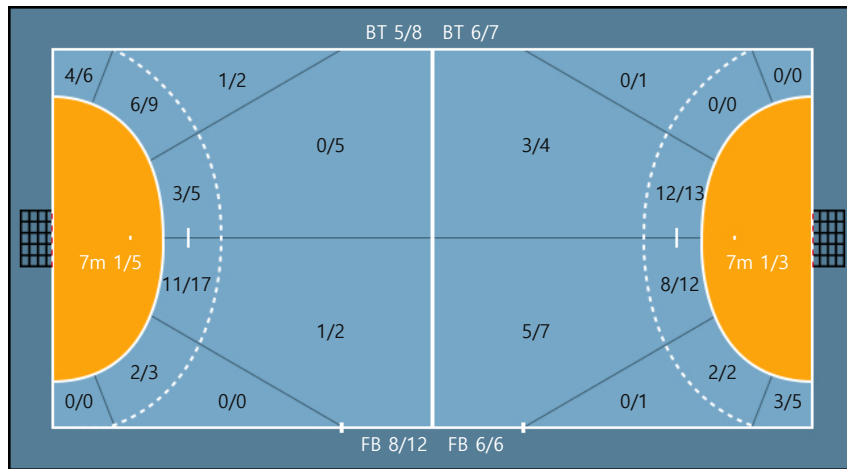

[SK 핸드볼 코리아리그(일반부)]

Shot Distribution

2018. 11. 03 17:10 SK 핸드볼 메인경기장

Referees : 구본욱 / 이은하
Technical officer : 김석주 / 강태구
MVP : 12. 박세영(경남개발공사)

경남개발공사

34

18 : 14
16 : 15

29

인천시청

인천시청

Players

Goals / Shots

1. 오영란		
0/0	0/0	0/0
0/0	0/0	0/0
0/0	0/0	0/0

5. 문필희		
2/3	0/0	0/0
0/1	0/0	2/3
1/2	2/2	0/1

7. 신은주		
0/0	1/1	1/1
1/1	0/0	1/1
0/0	2/2	0/0

10. 원선필		
0/0	0/0	0/0
0/0	0/0	0/0
0/0	0/0	0/0

16. 조현미		
0/0	0/0	0/0
0/0	0/0	0/0
0/0	0/0	0/0

Post: 1

Post: 1

17. 김희진		
0/0	0/0	3/3
0/1	0/0	0/1
1/2	1/3	1/2

19. 신다래		
2/2	0/0	2/3
0/0	0/0	0/0
0/0	0/0	0/2

20. 송해리		
0/1	0/0	0/0
1/1	0/0	0/0
1/1	0/0	0/0

21. 김성은		
0/0	0/0	0/0
0/0	0/0	0/0
0/0	0/0	0/0

23. 송지은		
0/1	0/0	0/0
1/1	0/0	0/0
0/0	0/1	1/1

Missed: 3 Post: 1

Post: 1

Missed: 1

24. 김한나		
0/0	0/0	0/0
0/0	0/0	0/0
1/1	1/1	0/0

Team

Goals / Shots

Team		
4/7	1/1	6/7
3/5	0/0	3/5
4/6	6/9	2/6

Missed: 4 Post: 4 Blocked: 0

Offense

Defense

Goalkeepers

Goals / Shots

1. 오영란		
7/7	0/1	3/4
2/2	0/0	3/5
7/7	2/3	9/13

2Min	2 Minute Suspensions	AS	Assists	BS	Block Shots	BT	Breakthroughs	RB	Rebound
DR	Disqualification with report	RC	Red cards	FB	Fast Breaks	G/S	Goals/Shots	BD	Blocked
S/S	Saves/Shots	YC	Yellow cards	ST	Steals	TF	Technical Faults	%	Efficiency