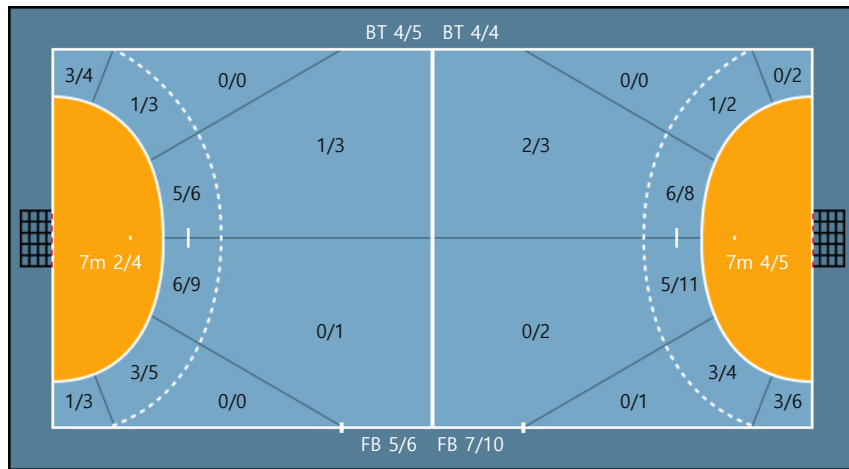

[SK 핸드볼 코리아리그(일반부)]

Shot Distribution

2018. 11. 04 17:30 SK 핸드볼 메인경기장

Referees : 구본욱 / 박현진
Technical officer : 강태구 / 장면호
MVP : 11. 류은희(부산시설공단)

컬러풀대구 22 10 : 12 24 부산시설공단

컬러풀대구

Players

Goals / Shots

1. 심현지		
0/0	0/0	0/0
0/0	0/0	0/0
0/0	0/0	0/0

12. 박소리		
0/0	0/0	0/0
0/0	0/0	0/0
0/0	0/0	0/0

17. 윤지민		
0/0	0/0	0/0
0/0	0/0	0/0
0/0	0/1	0/0

18. 배민희		
0/0	1/1	0/0
1/1	0/0	0/0
1/2	0/0	0/0

19. 원미나		
0/2	0/0	1/2
1/1	0/0	2/3
0/0	2/2	0/0

Missed: 1

Blocked: 1

20. 황은진		
0/0	0/0	0/0
0/0	0/0	0/0
0/0	0/0	0/0

21. 조하람		
0/1	0/1	0/0
0/0	0/0	0/0
1/1	0/0	0/0

23. 김아영		
0/0	0/0	0/0
0/0	0/0	2/2
3/3	1/1	0/1

Blocked: 1

24. 김혜원		
0/0	1/1	0/0
0/0	0/0	0/0
3/3	0/0	0/0

Post: 1

25. 정유라		
0/0	0/0	0/0
0/2	0/0	0/1
2/2	0/0	0/0

Missed: 1 Post: 1 Blocked: 3

27. 이다현		
0/0	0/0	0/0
0/0	0/0	0/0
0/0	0/0	0/0

Team

Goals / Shots

Team		
0/3	2/3	1/2
2/4	0/0	4/6
10/11	3/4	0/1

Missed: 2 Post: 2 Blocked: 5

Offense

Defense

Goalkeepers

Goals / Shots

1. 심현지		
0/0	0/0	1/1
0/0	0/0	0/0
0/0	0/0	0/0

12. 박소리		
4/6	0/0	2/2
2/4	0/0	0/2
5/9	1/2	6/10

2Min	2 Minute Suspensions	AS	Assists	BS	Block Shots	BT	Breakthroughs	RB	Rebound
DR	Disqualification with report	RC	Red cards	FB	Fast Breaks	G/S	Goals/Shots	BD	Blocked
S/S	Saves/Shots	YC	Yellow cards	ST	Steals	TF	Technical Faults	%	Efficiency