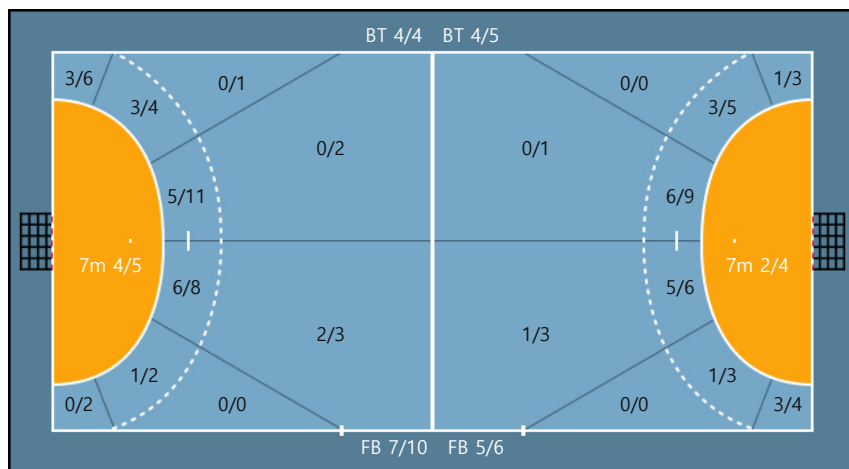

[SK 핸드볼 코리아리그(일반부)]

Shot Distribution

2018. 11. 04 17:30 SK 핸드볼 메인경기장

Referees : 구본욱 / 박현진
Technical officer : 강태구 / 장면호
MVP : 11. 류은희(부산시설공단)

컬러풀대구 22 10 : 12 24 부산시설공단

부산시설공단

Players

Goals / Shots

3. 함지선		
1/1	0/0	0/0
0/1	0/0	0/1
1/1	0/0	2/3

7. 김수정		
1/2	0/0	0/0
0/0	0/0	0/0
0/0	0/0	0/1

9. 정가희		
0/0	0/0	2/2
0/0	0/0	0/0
0/1	0/0	0/0

11. 류은희		
0/1	0/0	2/2
1/2	0/0	0/1
2/2	1/1	0/1

12. 주희		
0/0	0/0	0/0
0/0	0/0	0/0
0/0	0/0	0/0

Post: 2

Missed: 1 Post: 1 Blocked: 1

14. 한예은		
0/0	0/0	0/0
0/0	0/0	0/0
0/0	0/0	0/0

16. 노지훈		
0/0	0/0	0/0
0/0	0/0	0/0
0/0	0/0	0/0

17. 심해인		
2/2	0/0	0/0
1/1	0/0	0/0
0/1	1/1	0/0

19. 강은혜		
0/0	0/0	1/1
0/0	0/0	0/0
1/2	0/0	2/2

21. 최지현		
0/0	0/0	0/0
0/0	0/0	0/0
0/1	0/0	1/2

Blocked: 1

Blocked: 1

24. 권한나		
0/0	0/0	0/0
0/0	0/0	0/0
0/0	0/0	0/0

27. 남영신		
0/0	0/0	0/0
0/0	0/0	0/1
1/1	0/1	1/1

47. 송미영		
0/0	0/0	0/0
0/0	0/0	0/0
0/0	0/0	0/0

Team

Goals / Shots

Team		
4/6	0/0	5/5
2/4	0/0	0/3
5/9	2/3	6/10

Missed: 1 Post: 3 Blocked: 3

Offense

Defense

Goalkeepers

Goals / Shots

12. 주희		
0/3	2/3	1/2
2/4	0/0	4/6
10/11	3/4	0/1

2Min	2 Minute Suspensions	AS	Assists	BS	Block Shots	BT	Breakthroughs	RB	Rebound
DR	Disqualification with report	RC	Red cards	FB	Fast Breaks	G/S	Goals/Shots	BD	Blocked
S/S	Saves/Shots	YC	Yellow cards	ST	Steals	TF	Technical Faults	%	Efficiency