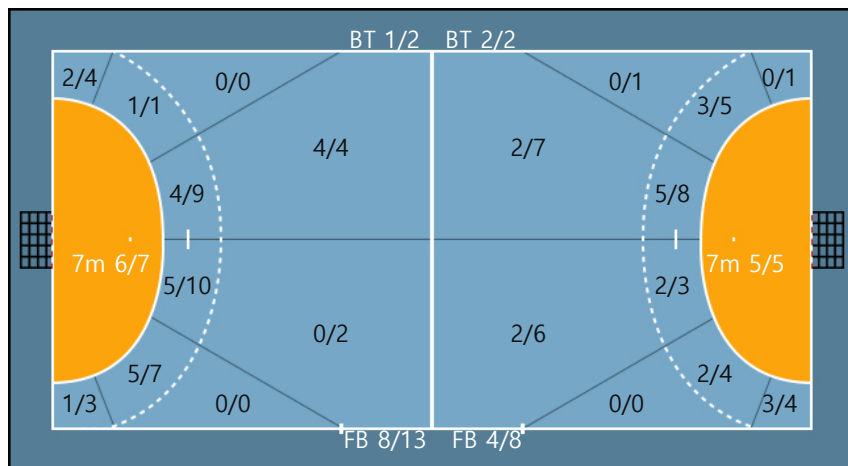

[SK 핸드볼 코리아리그(일반부)]

Shot Distribution

2018. 11. 11 17:00 마산실내체육관

Referees : 김민경 / 박현진
Technical officer : 이상호 / 이근희
MVP : 7. 강다혜(서울시청)

서울시청 28 17 : 16 24 광주시공사

서울시청

Players

Goals / Shots

1. 손민지		
0/0	0/0	0/0
0/0	0/0	0/0
0/0	0/0	0/0

2. 송지영		
0/0	0/0	1/1
0/0	0/0	0/0
0/0	0/0	0/0

5. 엄지희		
0/0	0/0	0/0
0/0	0/0	0/0
0/0	0/0	0/0

6. 송해림		
0/0	0/0	1/1
0/0	0/0	1/1
2/3	0/1	1/1

7. 강다혜		
0/0	1/1	0/1
0/0	0/0	0/0
3/3	0/0	3/3

Post: 1

9. 김이슬		
0/0	0/0	1/1
0/0	0/0	0/0
0/0	0/0	2/2

10. 노하늘		
0/0	0/0	0/0
0/0	0/0	0/0
0/0	0/0	0/0

11. 윤미정		
0/0	0/0	0/0
0/0	0/0	0/0
0/0	0/0	0/0

13. 박민정		
0/0	0/0	0/0
0/0	0/0	0/0
0/0	0/0	0/0

15. 최수민		
0/1	1/1	1/1
0/1	0/0	0/1
1/1	0/0	0/0

Post: 1

Missed: 1

16. 나혜린		
0/0	0/0	0/0
0/0	0/0	0/0
0/0	0/0	0/0

17. 김선해		
0/0	0/0	0/0
0/0	0/0	0/2
0/1	0/0	0/0

18. 정소영		
0/0	0/0	3/3
0/0	0/0	0/0
2/4	0/0	1/1

19. 양새슬		
1/1	0/0	0/0
0/0	0/0	1/1
0/0	0/0	0/1

23. 이지은		
0/0	0/0	0/0
1/1	0/0	0/0
0/1	0/0	0/0

Post: 1 Blocked: 1

Post: 1

Post: 1

Team

Goals / Shots

Team		
1/2	2/2	7/8
1/2	0/0	2/5
8/13	0/1	7/8

Missed: 1 Post: 5

Blocked: 1

Offense

Defense

Goalkeepers

Goals / Shots

1. 손민지		
6/7	0/0	5/5
3/3	1/3	0/3
4/6	0/1	3/8

16. 나혜린		
1/1	0/0	0/0
0/0	0/0	0/0
1/1	0/0	0/0