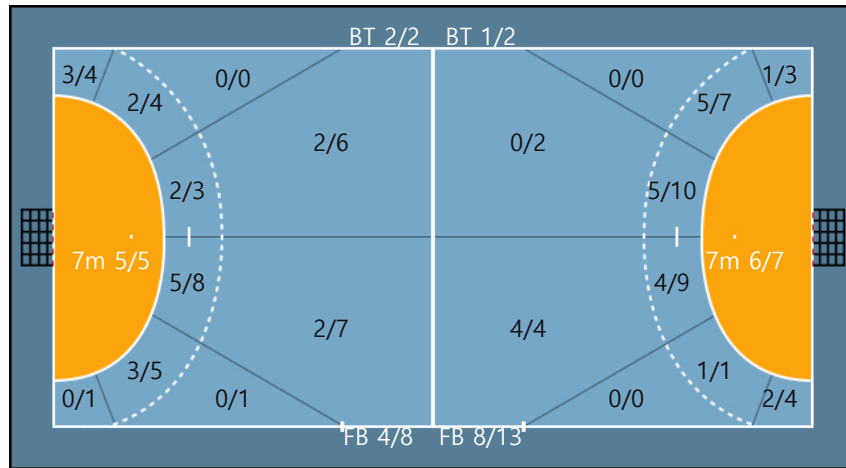

광주도시공사

Players

Goals / Shots

9. 서은지		
1/2	0/0	2/2
0/0	0/0	0/2
0/1	0/0	0/0

Missed: 3 Blocked: 1

12. 박조은		
0/0	0/0	0/0
0/0	0/0	0/0
0/0	0/0	0/0

13. 최지혜		
4/4	0/0	1/1
2/2	1/1	0/0
0/0	0/0	0/1

Post: 1 Blocked: 3

16. 우하림		
0/0	0/0	0/0
0/0	0/0	0/0
0/0	0/0	0/0

18. 한승미		
0/0	0/0	0/0
0/0	0/0	0/0
0/0	0/0	0/1

19. 김금순		
0/0	0/0	0/0
0/0	0/0	0/1
1/1	0/0	1/4

20. 김지혜		
0/0	0/0	0/0
0/0	0/0	0/0
0/0	0/0	0/0

23. 이수연		
0/0	0/0	2/2
0/0	0/0	0/0
1/2	0/0	1/1

26. 김은희		
0/0	0/0	0/0
0/0	0/0	0/0
0/0	0/0	0/0

27. 허유진		
2/2	0/0	0/0
1/1	0/2	0/0
3/3	0/1	1/1

Missed: 1 Post: 1

Blocked: 1

Team

Goals / Shots

Team		
7/8	0/0	5/5
3/3	1/3	0/3
5/7	0/1	3/8

Missed: 4 Post: 2

Blocked: 5

Offense

Defense

Goalkeepers

Goals / Shots

12. 박조은		
0/0	0/0	0/0
0/0	0/0	0/0
2/2	0/0	1/1

16. 우하림		
1/2	2/2	7/8
1/2	0/0	2/5
6/11	0/1	6/7

2Min	2 Minute Suspensions	AS	Assists	BS	Block Shots	BT	Breakthroughs	RB	Rebound
DR	Disqualification with report	RC	Red cards	FB	Fast Breaks	G/S	Goals/Shots	BD	Blocked
S/S	Saves/Shots	YC	Yellow cards	ST	Steals	TF	Technical Faults	%	Efficiency