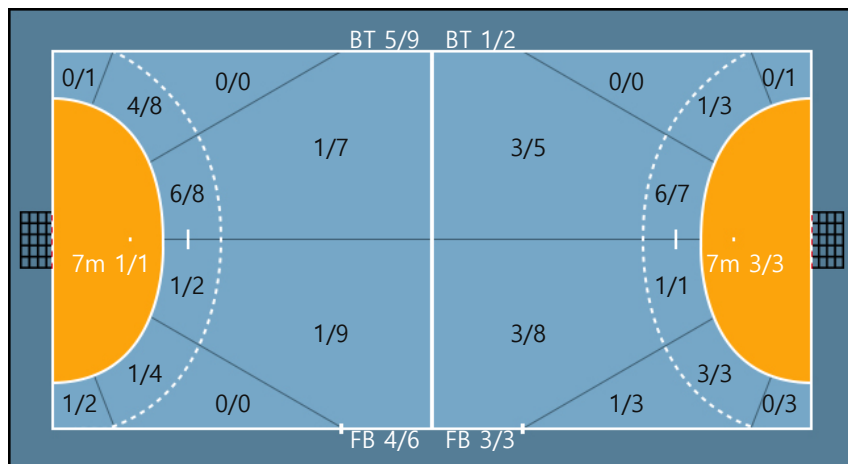

[SK 핸드볼 코리아리그(일반부)]

Shot Distribution

2018. 11. 18 15:00 청주국민생활관

Referees : 김민경 / 박현진
Technical officer : 심경섭 / 강태구
MVP : 7. 김준형(충남체육회)

충남체육회 21   7 : 7   16   상무피닉스

상무피닉스

Players

Goals / Shots

12. 편의범		
0/0	0/0	0/0
0/0	0/0	0/0
0/0	0/0	0/0

13. 박영준		
0/0	0/0	1/1
0/1	0/0	0/0
1/2	0/0	0/0

Missed: 1 Post: 1

Blocked: 1

19. 최현근		
2/4	0/0	2/4
0/0	0/0	0/0
1/2	0/0	3/5

Missed: 1

20. 이정섭		
0/0	0/0	1/1
0/0	0/0	0/1
0/0	0/0	0/0

21. 유현기		
0/0	0/0	0/0
0/0	0/0	0/0
0/0	0/0	0/0

22. 임재서		
1/1	0/1	0/2
0/1	0/0	0/2
0/1	1/3	1/1

Missed: 1

27. 이정화		
0/0	0/0	1/2
0/0	0/0	0/1
0/0	0/0	0/0

29. 김기민		
0/0	0/0	1/1
0/0	0/0	0/0
0/0	0/0	0/0

Missed: 1

Team

Goals / Shots

Team		
3/5	0/1	6/11
0/2	0/0	0/4
2/5	1/3	4/6

Missed: 4 Post: 1

Blocked: 1

Offense

Defense

Goalkeepers

Goals / Shots

12. 편의범		
1/2	1/1	3/5
1/2	0/0	0/4
3/3	1/3	3/4

21. 유현기		
3/3	0/0	0/0
0/1	0/0	2/2
1/1	0/0	2/2