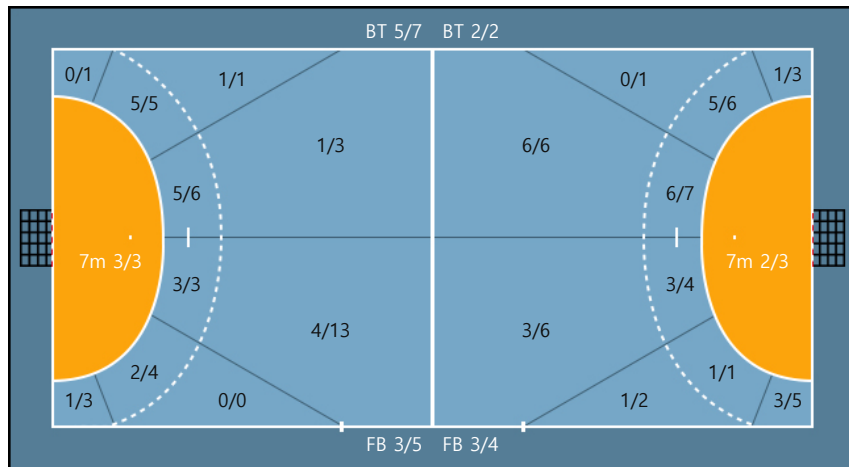

[SK 핸드볼 코리아리그(일반부)]

Shot Distribution

2018. 12. 02 17:00 마산실내체육관

Referees : 채건수 / 박현진
Technical officer : 강태구 / 이상효
MVP : 23. 강전구(두산)

두산 32   15 : 10   **25 상무피닉스**

상무피닉스

Players

Goals / Shots

12. 편의범		
0/0	0/0	0/0
0/0	0/0	0/0
0/0	0/0	0/0

13. 박영준		
1/1	0/2	0/0
0/0	0/0	1/1
0/2	1/1	1/1

19. 최현근		
0/0	0/0	0/0
0/0	0/0	0/2
2/2	2/2	1/2

20. 이정섭		
0/0	0/0	0/0
0/0	0/0	1/1
0/0	0/0	2/2

21. 유현기		
0/0	0/0	0/0
0/0	0/0	0/0
0/0	0/0	0/0

Missed: 2 Post: 1 Blocked: 2

Blocked: 2

22. 임재서		
0/0	0/0	2/2
0/0	0/0	0/1
2/2	0/1	1/1

27. 이정화		
1/1	0/0	0/1
0/0	0/0	0/0
1/1	0/0	0/0

29. 김기민		
1/1	0/1	2/2
0/0	0/0	0/0
2/2	0/0	1/1

Missed: 1 Blocked: 1

Missed: 1 Post: 1

Team

Goals / Shots

Team		
3/3	0/3	4/5
0/0	0/0	2/5
7/9	3/4	6/7

Missed: 4 Post: 2 Blocked: 5

Offense

Defense

Goalkeepers

Goals / Shots

12. 편의범		
2/2	1/1	3/3
2/2	0/0	1/1
0/0	0/0	0/0

21. 유현기		
3/3	2/3	1/2
3/9	0/0	0/1
5/6	4/4	5/5

2Min	2 Minute Suspensions	AS	Assists	BS	Block Shots	BT	Breakthroughs	RB	Rebound
DR	Disqualification with report	RC	Red cards	FB	Fast Breaks	G/S	Goals/Shots	BD	Blocked
S/S	Saves/Shots	YC	Yellow cards	ST	Steals	TF	Technical Faults	%	Efficiency