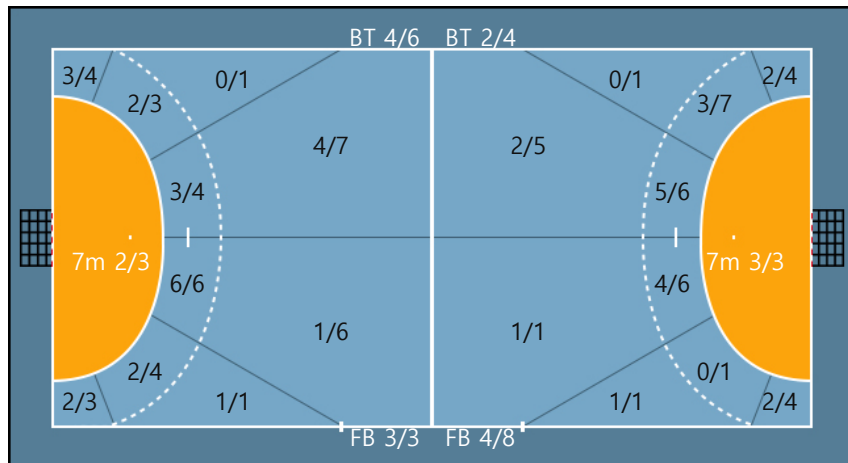

[SK 핸드볼 코리아리그(일반부)]

Shot Distribution

2018. 12. 30 15:00 대구시민체육관

Referees : 조용현 / 구분옥
Technical officer : 김석주 / 이향걸
MVP : 23. 김아영(컬러풀대구)

컬러풀대구 26 12 : 7 23 서울시청

컬러풀대구

Players

Goals / Shots

1. 심현지		
0/0	0/0	0/0
0/0	0/0	0/0
0/0	0/0	0/0

7. 박지원		
0/0	0/0	0/0
0/0	0/0	0/0
0/0	0/0	0/0

10. 송은아		
0/0	0/0	0/0
0/0	0/0	0/0
0/0	0/0	0/0

12. 박소리		
0/0	0/0	0/0
0/0	0/0	0/0
0/0	0/0	0/0

17. 윤지민		
0/0	0/0	0/0
0/0	0/0	0/0
0/0	0/0	0/0

18. 배민희		
1/1	0/0	0/0
0/0	0/0	1/1
0/0	0/0	1/2

19. 원미나		
0/2	1/1	0/0
0/1	0/1	0/0
2/2	0/0	2/2

20. 황은진		
0/0	0/0	0/0
0/0	0/0	0/0
0/0	0/0	0/0

21. 조하람		
0/1	0/0	1/1
0/0	0/0	1/1
1/1	0/0	1/2

23. 김아영		
0/0	0/0	2/3
0/0	0/0	0/0
1/1	1/1	3/5

Blocked: 1

Missed: 2 Post: 1

Blocked: 1

24. 김혜원		
1/1	0/0	0/0
0/0	0/0	0/0
1/1	0/0	0/0

25. 정유라		
0/0	0/0	0/0
0/0	0/0	0/0
1/2	1/1	3/3

27. 이다현		
0/0	0/0	0/0
0/0	0/0	0/0
0/0	0/0	0/0

Missed: 2

Team

Goals / Shots

Team		
2/5	1/1	3/4
0/1	0/1	2/2
6/7	2/2	10/14

Missed: 4 Post: 1

Blocked: 2

Offense

Defense

Goalkeepers

Goals / Shots

1. 심현지		
0/0	0/0	0/0
0/0	0/0	0/0
0/0	0/0	1/1

12. 박소리		
2/4	0/1	4/5
2/4	0/1	1/2
8/10	1/1	4/7