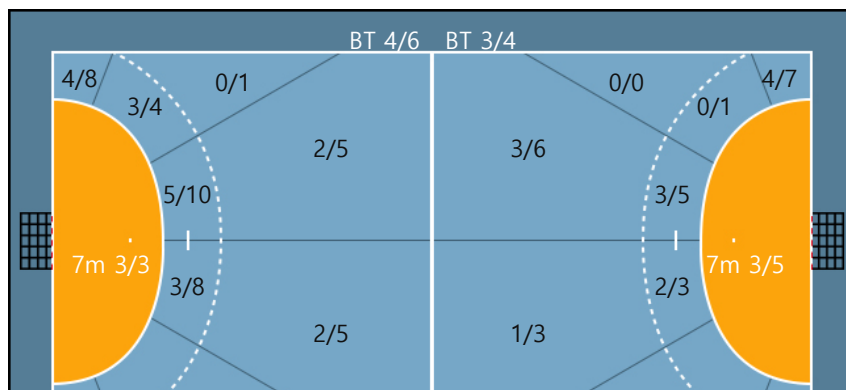

Team

Goals / Shots

Team		
2/4	1/3	6/8
2/4	0/1	2/4
5/5	4/5	5/11

Missed: 3 Post: 2
 Blocked: 1

Offense

Defense

Goalkeepers

Goals / Shots