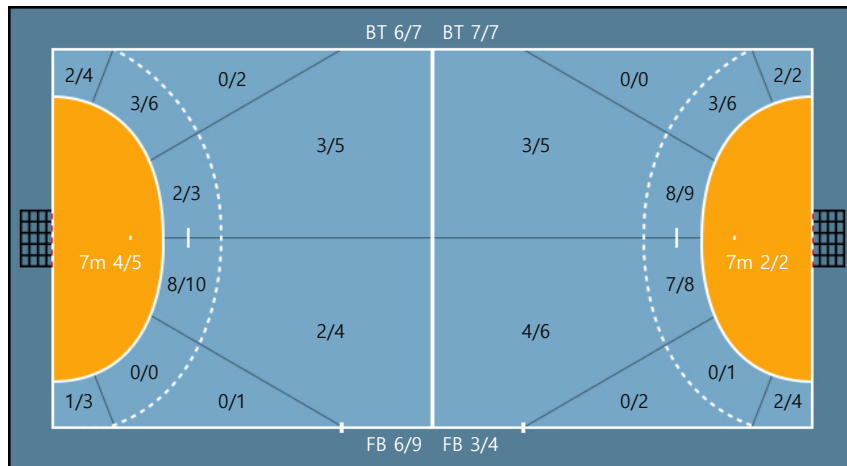

[SK 핸드볼 코리아리그(일반부)]

Shot Distribution

2019. 01. 04 17:00 삼척실내체육관

Referees : 김민경 / 조용현
Technical officer : 심경섭 / 김석주
MVP : 11. 류은희(부산시설공단)

SK슈가글라이더즈

25

13 : 19
12 : 12

31

부산시설공단

SK슈가글라이더즈

Players

Goals / Shots

1. 이민지		
0/0	0/0	0/0
0/0	0/0	0/0
0/0	0/0	0/0

2. 김선화		
0/0	0/1	1/1
0/0	0/0	0/1
2/2	0/1	4/5

6. 최수지		
0/0	0/0	0/0
0/0	0/0	0/0
0/0	0/0	1/1

7. 김금정		
0/0	0/0	0/0
0/0	0/0	0/0
0/0	0/0	0/0

9. 김은아		
0/0	0/0	1/1
1/1	0/0	2/2
0/0	1/1	0/1

Post: 1

Missed: 2 Post: 1

Post: 1 Blocked: 2

11. 연은영		
0/0	0/0	0/0
0/0	0/0	0/0
0/0	0/0	0/0

12. 용세라		
0/0	0/0	0/0
0/0	0/0	0/0
0/0	0/0	0/0

13. 조아람		
0/0	0/0	0/0
0/0	0/0	0/0
0/0	0/0	0/0

16. 여다희		
0/0	0/0	0/0
0/0	0/0	0/0
0/0	0/0	0/0

17. 김지희		
0/0	0/0	0/0
0/0	0/0	0/0
0/0	0/0	0/0

19. 손민지		
0/0	0/0	0/0
0/0	0/0	0/0
0/0	0/0	0/0

20. 최지해		
0/0	0/0	0/0
0/0	0/0	0/0
0/0	0/0	0/0

24. 이한솔		
0/0	0/0	0/0
0/0	0/0	0/0
0/0	0/0	0/1

27. 이경현		
0/0	0/0	0/0
0/0	0/0	0/0
0/0	0/0	0/0

28. 조수연		
0/0	1/1	1/2
0/0	0/0	0/0
4/4	1/1	1/1

Blocked: 1

29. 유소정		
1/1	0/0	1/2
1/3	0/0	1/1
0/0	0/1	0/1

Missed: 1 Blocked: 1

Team

Goals / Shots

Team		
1/1	1/2	4/6
2/4	0/0	3/4
6/6	2/4	6/10

Missed: 3 Post: 3 Blocked: 4

Offense

Defense

Goalkeepers

Goals / Shots

1. 이민지		
0/0	0/0	1/1
0/0	0/0	0/0
1/2	0/0	0/1

12. 용세라		
5/5	3/3	5/7
1/2	0/0	3/4
4/5	0/1	4/5

16. 여다희		
0/0	0/0	1/1
1/1	0/0	0/0
1/1	0/0	1/1

2Min	2 Minute Suspensions	AS	Assists	BS	Block Shots	BT	Breakthroughs	RB	Rebound
DR	Disqualification with report	RC	Red cards	FB	Fast Breaks	G/S	Goals/Shots	BD	Blocked
S/S	Saves/Shots	YC	Yellow cards	ST	Steals	TF	Technical Faults	%	Efficiency