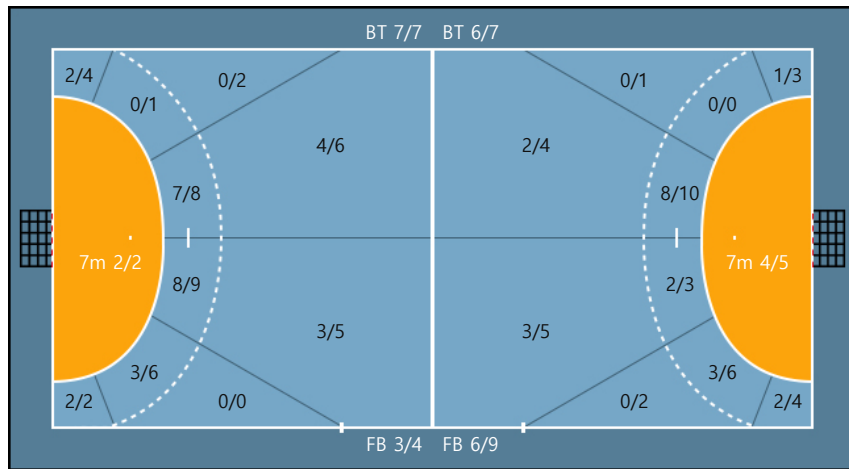

[SK 핸드볼 코리아리그(일반부)]

Shot Distribution

2019. 01. 04 17:00 삼척실내체육관

Referees : 김민경 / 조용현
Technical officer : 심경섭 / 김석주
MVP : 11. 류은희(부산시설공단)

SK슈가글라이더즈 25 13 : 19 31 부산시설공단

부산시설공단

Players

Goals / Shots

3. 함지선		
0/0	0/0	0/0
0/0	0/0	0/0
1/1	0/0	1/2

7. 김수정		
3/3	0/0	1/1
0/0	0/0	0/0
0/0	0/0	0/1

9. 정가희		
0/0	1/1	3/4
0/0	0/0	0/0
0/0	0/0	0/0

11. 류은희		
0/0	1/1	1/2
0/0	0/0	1/2
0/0	0/1	3/3

12. 주희		
0/0	0/0	0/0
0/0	0/0	0/0
0/0	0/0	0/0

Post: 2 Blocked: 1

13. 박준희		
0/0	0/0	0/0
0/0	0/0	0/0
0/0	0/0	0/0

14. 한예은		
0/0	0/0	0/0
0/0	0/0	0/0
0/0	0/0	0/0

16. 노지훈		
0/0	0/0	0/0
0/0	0/0	0/0
0/0	0/0	0/0

17. 심해인		
1/1	0/0	0/0
0/0	0/0	2/2
1/2	0/0	0/0

19. 강은혜		
0/0	0/0	0/0
0/0	0/0	0/0
0/0	0/0	1/1

Post: 1

Post: 1

21. 최지현		
0/0	0/0	0/0
0/0	0/0	0/0
0/0	0/0	0/0

24. 권한나		
0/0	0/0	2/2
0/0	0/0	0/0
3/4	0/0	0/0

27. 남영신		
1/1	1/1	0/0
2/3	0/0	0/0
1/1	0/0	0/0

47. 송미영		
0/0	0/0	0/0
0/0	0/0	0/0
0/0	0/0	0/0

Post: 1

Team

Goals / Shots

Team		
5/5	3/3	7/9
2/3	0/0	3/4
6/8	0/1	5/7

Missed: 0 Post: 5 Blocked: 1

Offense

Defense

Goalkeepers

Goals / Shots

12. 주희		
1/1	1/2	2/4
2/4	0/0	3/4
5/5	2/4	5/8

16. 노지훈		
0/0	0/0	1/1
0/0	0/0	0/0
0/0	0/0	0/1

47. 송미영		
0/0	0/0	1/1
0/0	0/0	0/0
1/1	0/0	1/1

2Min	2 Minute Suspensions	AS	Assists	BS	Block Shots	BT	Breakthroughs	RB	Rebound
DR	Disqualification with report	RC	Red cards	FB	Fast Breaks	G/S	Goals/Shots	BD	Blocked
S/S	Saves/Shots	YC	Yellow cards	ST	Steals	TF	Technical Faults	%	Efficiency