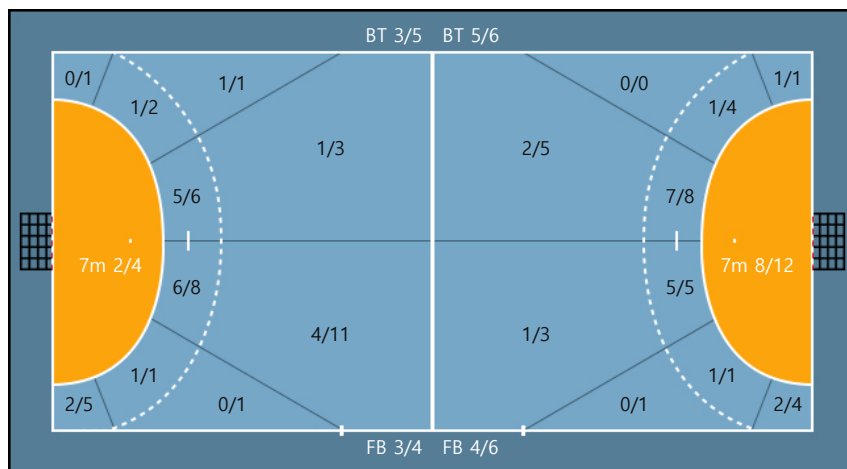

[SK 핸드볼 코리아리그(일반부)]

Shot Distribution

2019. 01. 04 19:00 삼척실내체육관

Referees : 구본욱 / 차창환
Technical officer : 이상효 / 이항걸
MVP : 11. 오예남(인천시청)

서울시청   23   12 : 10   28   인천시청

서울시청

Players

Goals / Shots

1. 손민지		
0/0	0/0	0/0
0/0	0/0	0/0
0/0	0/0	0/0

2. 송지영		
0/0	0/0	0/0
0/0	0/0	0/0
0/0	0/0	0/0

6. 송해림		
1/1	0/0	0/1
1/1	0/0	1/1
0/0	0/0	1/4

7. 강다혜		
0/0	0/0	0/2
0/0	0/0	1/1
2/2	1/1	1/3

9. 김이슬		
1/1	0/0	1/1
0/0	0/0	0/0
0/1	0/0	0/1

Post: 2

Post: 1

11. 윤미정		
0/0	0/0	0/0
0/0	0/0	0/0
0/0	0/0	0/0

14. 이수민		
0/0	0/0	0/0
0/0	0/0	0/0
0/0	0/0	0/0

16. 나혜린		
0/0	0/0	0/0
0/0	0/0	0/0
0/0	0/0	0/0

17. 김선해		
0/0	1/1	0/0
0/1	0/0	1/1
1/1	1/1	1/1

18. 정소영		
0/0	0/0	0/0
0/0	0/0	2/2
1/1	0/0	0/0

Missed: 1

19. 양새슬		
0/0	0/0	0/0
0/0	0/0	0/0
0/0	0/1	0/1

23. 이지은		
0/0	0/0	0/0
0/0	0/0	0/0
0/0	0/0	0/0

29. 윤예진		
0/1	0/0	0/0
0/0	0/0	0/0
0/1	4/5	0/0

93. 김은경		
0/0	0/0	0/0
0/0	0/0	0/0
0/0	0/0	0/0

Team

Goals / Shots

Team		
2/3	1/1	1/4
1/2	0/0	5/5
4/6	6/8	3/10

Missed: 1 Post: 3 Blocked: 0

Offense

Defense

Goalkeepers

Goals / Shots

1. 손민지		
2/4	0/1	2/2
1/3	0/0	3/3
7/10	4/5	7/8

16. 나혜린		
1/1	0/0	0/0
0/0	0/0	0/0
0/1	0/0	1/1

2Min	2 Minute Suspensions	AS	Assists	BS	Block Shots	BT	Breakthroughs	RB	Rebound
DR	Disqualification with report	RC	Red cards	FB	Fast Breaks	G/S	Goals/Shots	BD	Blocked
S/S	Saves/Shots	YC	Yellow cards	ST	Steals	TF	Technical Faults	%	Efficiency