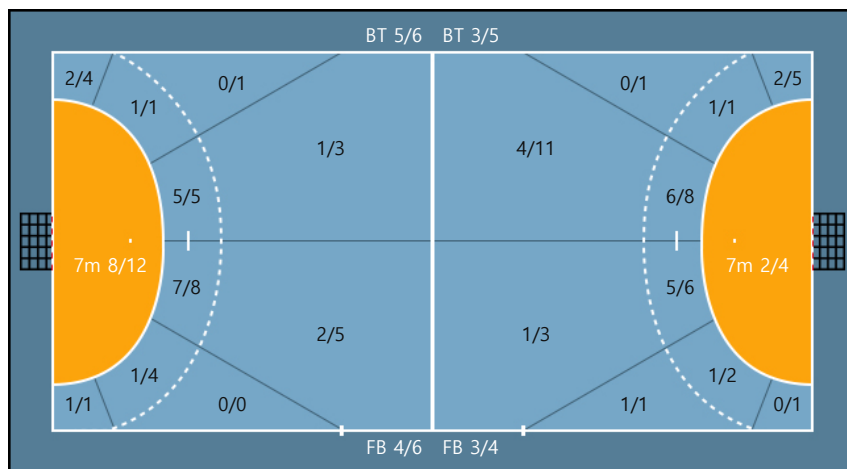

[SK 핸드볼 코리아리그(일반부)]

Shot Distribution

2019. 01. 04 19:00 삼척실내체육관

Referees : 구본욱 / 차창환
Technical officer : 이상호 / 이항걸
MVP : 11. 오예담(인천시청)

서울시청   23   12 : 10   28   인천시청

인천시청

Players

Goals / Shots

1. 오영란		
0/0	0/0	0/0
0/0	0/0	0/0
0/0	0/0	0/0

5. 문필희		
0/0	0/0	0/0
0/0	0/0	0/0
0/0	0/0	0/0

7. 신은주		
0/0	0/0	1/1
1/1	0/0	1/1
0/0	1/1	1/1

10. 원선필		
0/0	0/0	0/0
0/0	0/0	0/0
1/2	1/1	0/0

11. 오예담		
0/1	0/0	0/0
0/0	0/0	0/0
5/7	0/0	2/2

Missed: 1

Post: 1

13. 이예은		
0/0	0/0	0/0
0/0	0/0	0/0
0/0	0/0	0/0

16. 조현미		
0/0	0/0	0/0
0/0	0/0	0/0
0/0	0/0	0/0

17. 김희진		
0/0	0/0	0/0
0/0	0/0	0/0
0/1	1/2	1/1

19. 신다래		
1/1	0/1	0/0
0/1	0/0	0/0
0/0	0/0	1/1

20. 송해리		
0/0	0/0	0/0
0/0	0/0	0/0
0/0	0/0	0/0

Post: 1 Blocked: 1

21. 김성은		
0/0	0/0	0/0
0/0	0/0	1/1
0/0	0/0	0/0

23. 송지은		
2/3	0/0	1/1
0/1	0/0	1/1
1/1	1/1	3/4

24. 김한나		
0/0	0/0	0/0
0/0	0/0	0/0
0/0	0/0	0/0

Missed: 1 Post: 1

Team

Goals / Shots

Team		
3/5	0/1	2/2
1/3	0/0	3/3
7/11	4/5	8/9

Missed: 2 Post: 3 Blocked: 1

Offense

Defense

Goalkeepers

Goals / Shots

1. 오영란		
2/3	1/1	1/4
1/2	0/0	5/5
4/6	6/8	3/10

2Min	2 Minute Suspensions	AS	Assists	BS	Block Shots	BT	Breakthroughs	RB	Rebound
DR	Disqualification with report	RC	Red cards	FB	Fast Breaks	G/S	Goals/Shots	BD	Blocked
S/S	Saves/Shots	YC	Yellow cards	ST	Steals	TF	Technical Faults	%	Efficiency