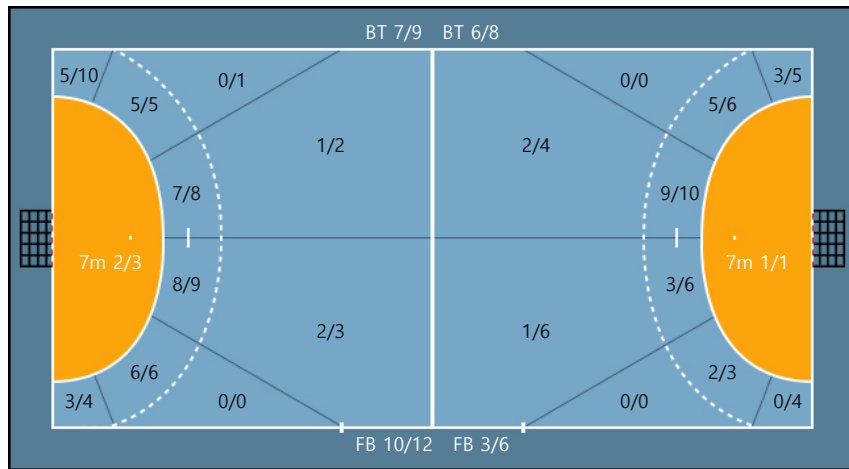

[SK 핸드볼 코리아리그(일반부)]

Shot Distribution

2019. 01. 05 15:00 삼척실내체육관

Referees : 이은하 / 이가을
Technical officer : 김석주 / 심경섭
MVP : 21. 조하랑(컬러풀대구)

컬러풀대구   **39**   17 : 14   **26**   **광주도시공사**

컬러풀대구

Players

Goals / Shots

1. 심현지		
0/0	0/0	0/0
0/0	0/0	0/0
0/0	0/0	0/0

7. 박지원		
3/3	0/2	0/0
0/0	0/0	0/0
1/1	0/0	2/2

10. 송은아		
0/0	0/0	1/1
0/0	0/0	0/0
0/0	0/0	0/0

12. 박소리		
0/0	0/0	0/0
0/0	0/0	0/0
0/0	0/0	0/0

17. 윤지민		
0/0	0/0	0/0
0/0	0/0	0/0
0/0	0/0	0/0

Missed: 1 Post: 2

19. 원미나		
0/0	0/0	0/0
0/0	0/0	0/0
2/2	0/0	2/2

20. 황은진		
0/0	0/0	0/0
0/0	0/0	0/0
0/0	0/0	0/0

21. 조하랑		
0/0	1/1	2/2
1/1	0/0	0/0
1/1	2/2	1/1

22. 노하늘		
0/0	0/0	0/0
0/0	0/0	0/0
0/0	0/0	0/0

23. 김아영		
1/1	1/1	1/2
1/1	0/0	0/0
0/0	0/0	3/4

Blocked: 1

Post: 1

Missed: 1

24. 김혜원		
0/0	0/0	2/2
0/0	0/0	1/1
1/2	1/1	0/0

25. 정유라		
0/0	0/0	0/0
0/0	0/0	1/1
3/3	3/3	0/1

27. 이다현		
1/1	0/0	0/0
0/0	0/0	0/0
0/0	0/0	0/0

Missed: 1

Team

Goals / Shots

Team		
5/5	2/4	6/7
2/2	0/0	2/2
8/9	6/6	8/10

Missed: 3 Post: 3 Blocked: 1

Offense

Defense

Goalkeepers

Goals / Shots

1. 심현지		
1/2	1/1	1/1
1/1	0/0	0/0
1/2	1/1	4/5

12. 박소리		
0/1	0/1	2/3
2/2	0/0	0/0
6/10	1/2	5/6

2Min	2 Minute Suspensions	AS	Assists	BS	Block Shots	BT	Breakthroughs	RB	Rebound
DR	Disqualification with report	RC	Red cards	FB	Fast Breaks	G/S	Goals/Shots	BD	Blocked
S/S	Saves/Shots	YC	Yellow cards	ST	Steals	TF	Technical Faults	%	Efficiency