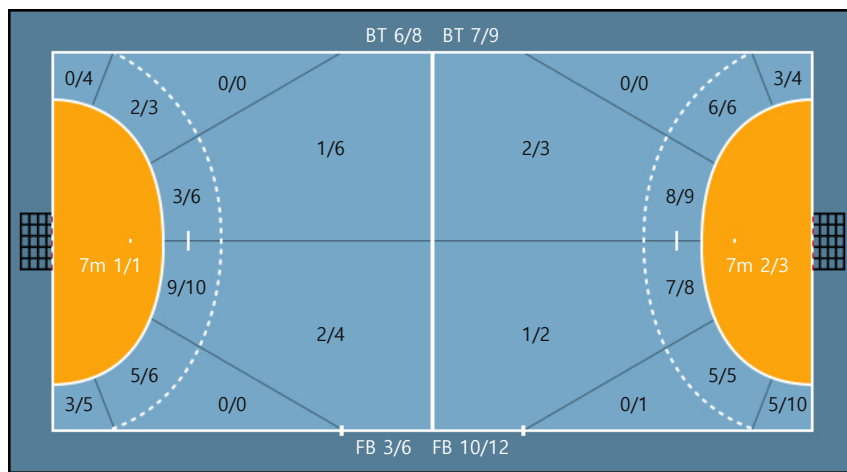

[SK 핸드볼 코리아리그(일반부)]

Shot Distribution

2019. 01. 05 15:00 삼척실내체육관

Referees : 이은하 / 이가을
Technical officer : 김석주 / 심경섭
MVP : 21. 조하랑(컬러풀대구)

컬러풀대구   **39**   17 : 14   **26**   **광주도시공사**

광주도시공사

Players
Goals / Shots

7. 윤희빈		
0/0	0/0	0/0
0/0	0/0	0/0
0/0	0/0	0/0

9. 서은지		
0/0	1/1	1/2
0/0	0/0	0/0
2/3	0/0	2/3

12. 박조은		
0/0	0/0	0/0
0/0	0/0	0/0
0/0	0/0	0/0

13. 최지혜		
1/1	0/1	0/0
1/1	0/0	0/0
0/1	0/0	0/0

16. 우하림		
0/0	0/0	0/0
0/0	0/0	0/0
0/0	0/0	0/0

Missed: 1   Blocked: 1

Post: 3

17. 권민지		
0/0	0/0	0/0
0/0	0/0	0/0
0/0	0/0	0/0

18. 한승미		
0/0	0/0	1/1
0/0	0/0	0/0
0/0	1/1	1/2

19. 김금순		
0/1	0/0	1/1
2/2	0/0	0/0
3/4	0/0	1/1

20. 김지혜		
0/0	0/0	0/0
0/0	0/0	0/0
2/3	1/1	2/2

25. 김주경		
0/0	0/0	0/0
0/0	0/0	0/0
0/0	0/0	0/0

Blocked: 1

Missed: 1   Blocked: 2

Missed: 1

28. 신려진		
0/0	0/0	0/0
0/0	0/0	0/0
0/0	0/0	1/1

29. 김지현		
0/1	0/0	0/0
0/0	0/0	0/0
0/1	0/1	2/2

Post: 1   Blocked: 1

Team
Goals / Shots

Team		
1/3	1/2	3/4
3/3	0/0	0/0
7/12	2/3	9/11

Missed: 3   Post: 4   Blocked: 5

Offense

Defense

Goalkeepers
Goals / Shots

12. 박조은		
2/2	2/3	4/5
1/1	0/0	0/0
5/5	4/4	5/7

16. 우하림		
3/3	0/1	2/2
1/1	0/0	2/2
3/4	2/2	3/3

2Min	2 Minute Suspensions	AS	Assists	BS	Block Shots	BT	Breakthroughs	RB	Rebound
DR	Disqualification with report	RC	Red cards	FB	Fast Breaks	G/S	Goals/Shots	BD	Blocked
S/S	Saves/Shots	YC	Yellow cards	ST	Steals	TF	Technical Faults	%	Efficiency