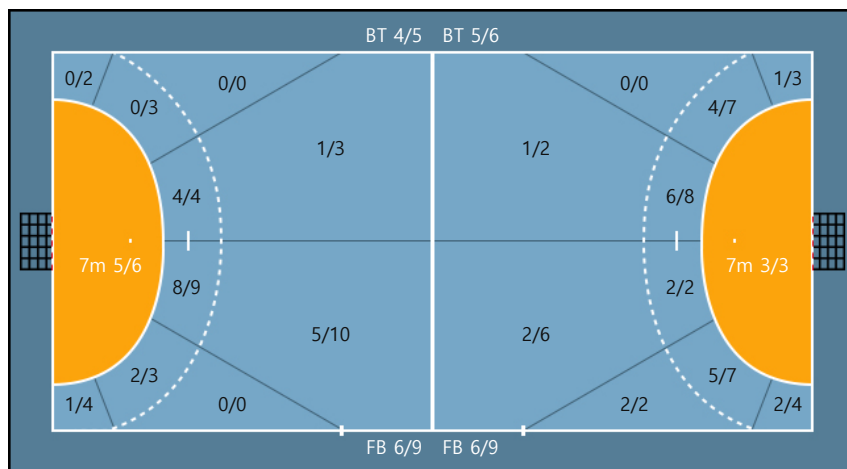

[SK 핸드볼 코리아리그(일반부)]

Shot Distribution

2019. 01. 06 17:00 삼척실내체육관

Referees : 채건수 / 이은하
Technical officer : 김석주 / 심경섭
MVP : 27. 남영신(부산시설공단)

서울시청   26   13 : 15   28   부산시설공단

서울시청

Players

Goals / Shots

1. 손민지		
0/0	0/0	0/0
0/0	0/0	0/0
0/0	0/0	0/0

2. 송지영		
0/0	0/0	0/0
0/0	0/0	0/0
0/0	0/0	0/0

6. 송해림		
1/1	0/1	1/2
1/2	0/0	0/0
1/1	0/0	0/0

7. 강다혜		
0/0	0/0	0/1
0/1	0/0	2/2
0/0	0/1	1/2

9. 김이슬		
0/1	0/0	1/1
0/0	0/0	0/0
1/1	0/0	1/1

Blocked: 2

Blocked: 1

11. 윤미정		
0/0	0/1	0/0
0/0	0/0	0/0
0/0	0/0	0/1

14. 이수민		
0/0	0/0	0/0
0/0	0/0	0/0
0/0	0/0	0/0

16. 나혜린		
0/0	0/0	0/0
0/0	0/0	0/0
0/0	0/0	0/0

17. 김선해		
0/0	2/2	1/1
1/1	0/0	0/0
0/0	0/0	3/3

18. 정소영		
0/0	0/1	0/0
0/0	0/0	0/0
3/3	0/0	2/2

Post: 2

19. 양새슬		
0/0	0/1	0/0
0/0	0/0	0/0
0/0	0/0	0/0

23. 이지은		
0/0	0/0	1/1
0/0	0/0	0/0
0/0	0/0	0/1

29. 윤예진		
0/0	0/0	0/0
0/1	0/0	1/1
0/1	1/1	1/1

93. 김은경		
0/0	0/0	0/0
0/0	0/0	0/0
0/0	0/0	0/0

Missed: 1

Team

Goals / Shots

Team		
1/2	2/6	4/6
2/5	0/0	3/3
5/6	1/2	8/11

Missed: 1 Post: 2 Blocked: 3

Offense

Defense

Goalkeepers

Goals / Shots

1. 손민지		
4/5	2/2	5/5
1/2	0/0	2/3
6/9	5/10	2/4

2Min	2 Minute Suspensions	AS	Assists	BS	Block Shots	BT	Breakthroughs	RB	Rebound
DR	Disqualification with report	RC	Red cards	FB	Fast Breaks	G/S	Goals/Shots	BD	Blocked
S/S	Saves/Shots	YC	Yellow cards	ST	Steals	TF	Technical Faults	%	Efficiency