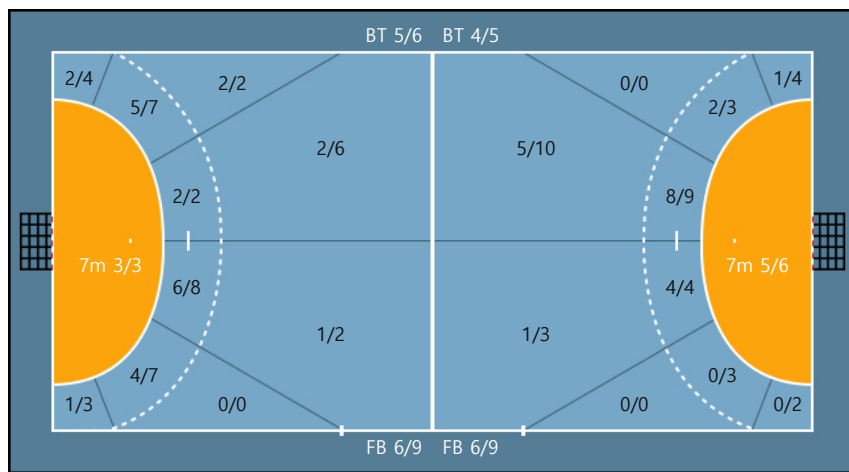

Post: 1

Team

Goals / Shots

Team		
4/5	2/2	5/5
1/2	0/0	2/3
7/10	5/10	2/4

Missed: 0 Post: 4 Blocked: 1

Offense

Defense

Goalkeepers