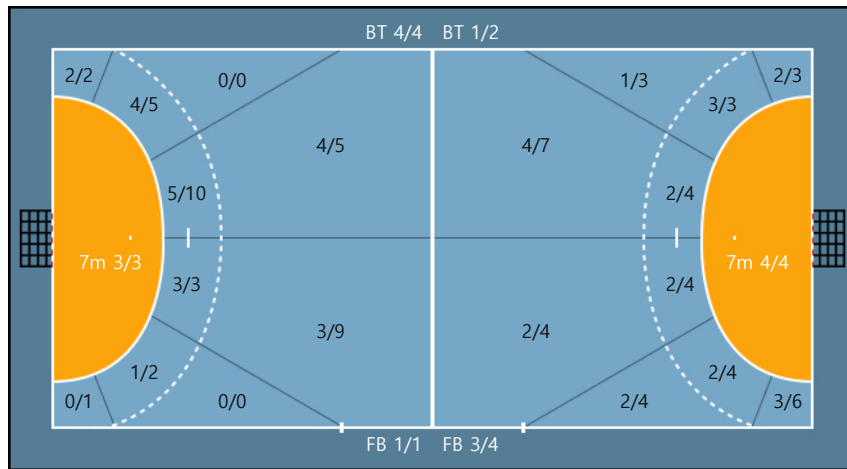

[SK 핸드볼 코리아리그(일반부)]

Shot Distribution

2019. 01. 12 17:00 SK 핸드볼 메인경기장

Referees : 조용현 / 구본욱
Technical officer : 김석주 / 심경섭
MVP : 23. 송지은(인천시청)

인천시청 27 11 : 17 25 부산시청공단

부산시청공단

Players

Goals / Shots

3. 함지선		
0/0	0/0	0/0
0/0	0/0	1/1
0/0	1/1	1/1

7. 김수정		
0/1	0/0	0/0
1/1	0/0	0/2
1/1	0/0	2/2

9. 정가희		
1/1	0/0	0/0
0/1	0/1	0/0
0/0	0/0	1/1

11. 류은희		
0/0	0/0	0/0
0/1	0/2	3/3
1/1	0/0	4/4

12. 주희		
0/0	0/0	0/0
0/0	0/0	0/0
0/0	0/0	0/0

13. 박준희		
0/0	0/0	0/0
0/0	0/0	0/0
0/0	0/0	0/0

14. 한예은		
0/0	0/0	0/0
0/0	0/0	0/0
0/0	0/0	0/0

16. 노지훈		
0/0	0/0	0/0
0/0	0/0	0/0
0/0	0/0	0/0

17. 심해인		
0/0	0/0	0/0
0/0	0/0	0/0
0/0	0/0	0/0

19. 강은혜		
0/0	0/0	0/0
0/0	0/0	0/0
0/0	0/0	0/0

21. 최지현		
0/0	0/0	0/0
0/0	0/0	0/0
0/0	0/0	0/0

24. 권한나		
0/0	0/0	1/1
1/1	0/1	1/2
1/1	0/0	0/0

27. 남영신		
0/0	0/0	0/0
0/0	0/2	1/1
1/1	1/1	1/1

47. 송미영		
0/0	0/0	0/0
0/0	0/0	0/0
0/0	0/0	0/0

Post: 1

Team

Goals / Shots

Team		
1/2	0/0	1/1
2/4	0/6	6/9
4/4	2/2	9/9

Missed: 2 Post: 1 Blocked: 0

Offense

Defense

Goalkeepers

Goals / Shots

. 오영란		
0/0	0/0	0/0
0/0	0/0	0/0
0/0	0/0	1/1

12. 주희		
4/5	3/3	0/0
3/6	0/4	3/7
4/7	1/1	6/7

47. 송미영		
0/0	0/0	0/0
0/0	0/0	0/0
0/0	0/0	2/2

2Min	2 Minute Suspensions	AS	Assists	BS	Block Shots	BT	Breakthroughs	RB	Rebound
DR	Disqualification with report	RC	Red cards	FB	Fast Breaks	G/S	Goals/Shots	BD	Blocked
S/S	Saves/Shots	YC	Yellow cards	ST	Steals	TF	Technical Faults	%	Efficiency