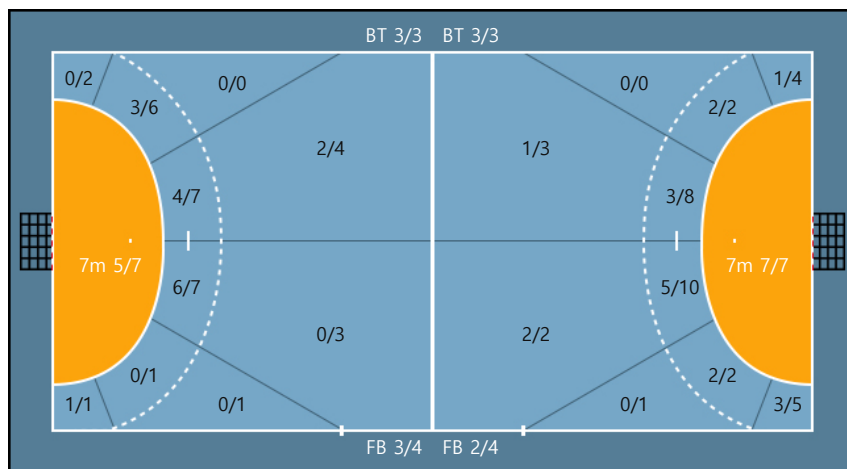

[SK 핸드볼 코리아리그(일반부)]

Shot Distribution

2019. 01. 11 19:00 SK 핸드볼 메인경기장

Referees : 강경택 / 조용현
Technical officer : 심경섭 / 김석주
MVP : 2. 김하경(경남개발공사)

광주도시공사 21   8 : 14   26   경남개발공사

광주도시공사

Players

Goals / Shots

7. 윤예빈		
0/0	0/0	0/0
0/0	0/0	0/0
0/0	0/0	0/0

9. 서은지		
0/0	0/0	1/3
0/0	0/1	0/0
0/1	0/0	0/2

12. 박조은		
0/0	0/0	0/0
0/0	0/0	0/0
0/0	0/0	0/0

13. 최지혜		
1/3	0/0	2/2
0/1	0/0	1/2
1/1	1/1	0/0

16. 우하림		
0/0	0/0	0/0
0/0	0/0	0/0
0/0	0/0	0/0

Blocked: 1

Post: 1

17. 권민지		
0/0	0/0	0/0
0/0	0/0	0/0
0/0	0/0	0/0

18. 한승미		
0/0	0/0	0/0
0/0	0/0	0/1
0/0	1/1	1/1

19. 김금순		
0/0	0/0	0/0
0/0	1/1	1/1
4/5	2/2	1/1

20. 김지혜		
0/0	0/0	0/0
0/0	0/0	0/0
0/0	0/0	0/1

25. 김주경		
0/1	1/1	0/1
0/0	0/0	0/0
0/0	0/0	1/1

Post: 1 Blocked: 1

Blocked: 1

28. 신려진		
0/0	0/0	0/0
0/0	0/0	0/0
0/0	0/0	0/0

29. 김지현		
0/0	0/0	1/1
0/0	0/0	0/0
0/1	0/0	0/0

Blocked: 1

Team

Goals / Shots

Team		
1/4	1/1	4/7
0/1	1/2	2/4
5/8	4/4	3/6

Missed: 0 Post: 2 Blocked: 4

Offense

Defense

Goalkeepers

Goals / Shots

12. 박조은		
1/2	3/3	2/2
0/1	1/2	1/2
3/3	3/4	3/5

16. 우하림		
2/2	1/1	1/3
0/0	0/0	0/1
1/2	1/1	3/4

2Min	2 Minute Suspensions	AS	Assists	BS	Block Shots	BT	Breakthroughs	RB	Rebound
DR	Disqualification with report	RC	Red cards	FB	Fast Breaks	G/S	Goals/Shots	BD	Blocked
S/S	Saves/Shots	YC	Yellow cards	ST	Steals	TF	Technical Faults	%	Efficiency