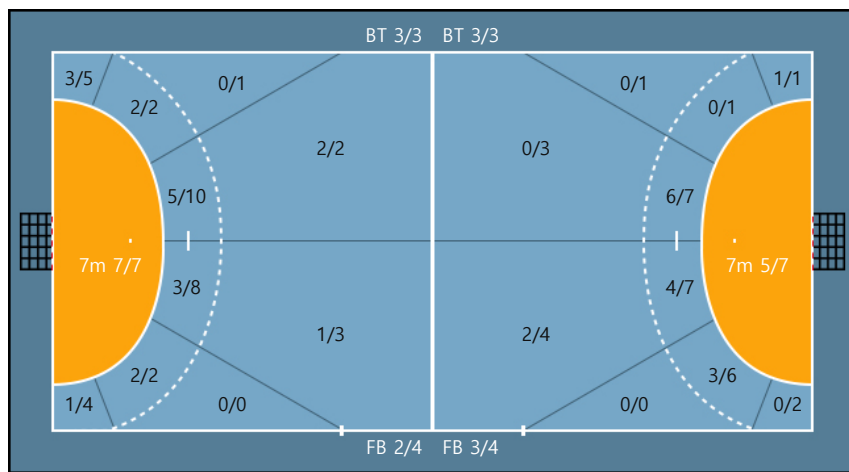

Missed: 1 Post: 2 Blocked: 1

Missed: 1

Team

Goals / Shots

Team		
3/4	4/4	3/5
0/1	1/2	1/3
4/5	4/5	6/9

Missed: 3 Post: 3 Blocked: 1

Offense

Defense