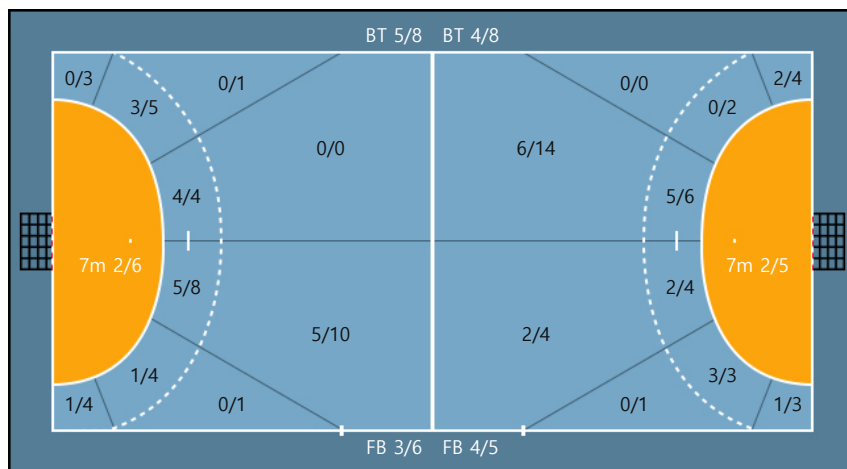

[SK 핸드볼 코리아리그(일반부)]

Shot Distribution

2019. 01. 18 19:00 마산실내체육관

Referees : 채건수 / 이형철
Technical officer : 이항걸 / 이상호
MVP : 12. 박재영(경남개발공사)

경남개발공사   **23**   7 : 11   **21**   **광주도시공사**

광주도시공사

Players

Goals / Shots

7. 윤예빈		
0/0	0/0	0/0
0/0	0/0	0/0
0/0	0/0	0/0

9. 서은지		
1/2	1/1	3/4
1/2	0/0	2/2
0/0	0/0	0/1

12. 박조은		
0/0	0/0	0/0
0/0	0/0	0/0
0/0	0/0	0/0

13. 최지혜		
0/0	0/1	0/1
0/1	0/0	0/0
1/2	0/1	0/1

16. 우하림		
0/0	0/0	0/0
0/0	0/0	0/0
0/0	0/0	0/0

17. 권민지		
0/0	0/0	0/0
0/0	0/0	0/0
0/0	0/0	0/0

18. 한승미		
1/1	0/0	0/0
0/0	0/0	0/0
2/2	2/3	1/2

19. 김금순		
1/1	0/0	0/0
0/0	0/0	1/2
0/1	0/1	3/3

20. 김지혜		
0/0	0/0	1/1
0/0	0/0	0/0
0/2	0/0	0/0

25. 김주경		
0/0	0/0	0/0
0/0	0/0	0/0
0/0	0/0	0/0

Missed: 1

Post: 1

28. 신려진		
0/0	0/0	0/0
0/0	0/0	0/0
0/0	0/0	0/0

29. 김지현		
0/1	0/1	0/0
0/0	0/0	0/0
0/1	0/1	0/0

Missed: 1 Post: 1

Team

Goals / Shots

Team		
3/5	1/3	4/6
1/3	0/0	3/4
3/8	2/6	4/7

Missed: 2 Post: 2 Blocked: 0

Offense

Defense

Goalkeepers

Goals / Shots

12. 박조은		
2/2	2/2	2/3
0/0	0/0	1/2
3/6	0/2	3/3

16. 우하림		
1/2	0/0	2/3
1/2	0/0	1/2
3/6	0/1	2/2

2Min	2 Minute Suspensions	AS	Assists	BS	Block Shots	BT	Breakthroughs	RB	Rebound
DR	Disqualification with report	RC	Red cards	FB	Fast Breaks	G/S	Goals/Shots	BD	Blocked
S/S	Saves/Shots	YC	Yellow cards	ST	Steals	TF	Technical Faults	%	Efficiency