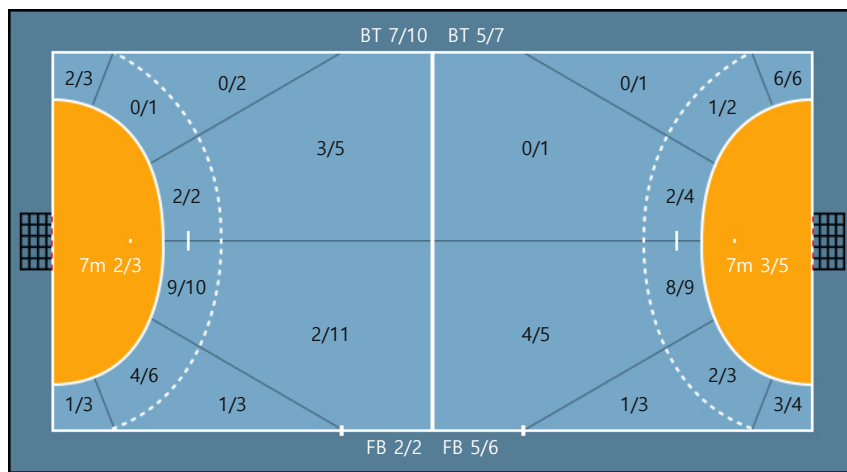

Offense

Defense

Goalkeepers

Goals / Shots

1. 심현지		
2/2	0/0	2/3
1/1	0/0	1/2
2/2	0/1	3/4

12. 박소리		
0/1	3/3	3/3
0/1	0/0	3/3
4/7	2/2	4/7

2Min	2 Minute Suspensions	AS	Assists	BS	Block Shots	BT	Breakthroughs	RB	Rebound
DR	Disqualification with report	RC	Red cards	FB	Fast Breaks	G/S	Goals/Shots	BD	Blocked
S/S	Saves/Shots	YC	Yellow cards	ST	Steals	TF	Technical Faults	%	Efficiency