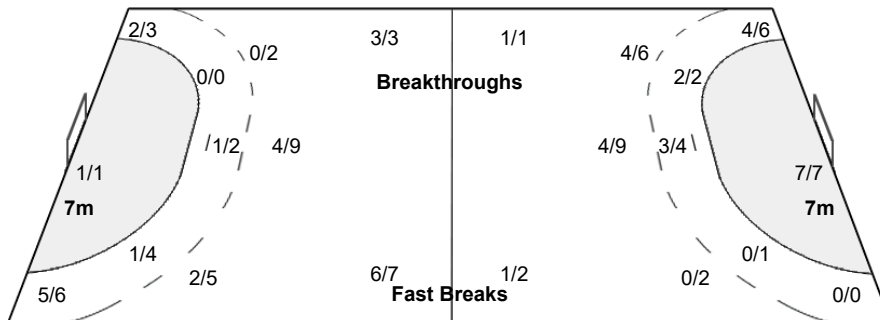

26th Men's World Championship 2019

Germany/Denmark

President's Cup Place 21-24

Match Team Statistics

Match No: 67

SAT 19 JAN 2019

13:00

Copenhagen

COR 27 - 25 JPN

(12 - 14) (15 - 11)

Referees: GUBICA Matija / MILOSEVIC Boris (CRO)

JPN - Japan

Shots Distribution

Players

Goals / Shots

10 SUGIOKA N	13 KASAHARA K	15 BAIG A	16 KAI A	18 NARITA K	19 TOKUDA S	20 WATANABE J
0/1 1/1	0/1 0/1	0/1	1/1 1/1	0/1 1/1	0/1 1/2 1/1	1/1 2-Missed
1-Blocked						
21 DOI R	24 SHIDA H	25 MOTOKI H	26 KUBO Y	27 TAMAKAWA H	29 OKAMOTO R	31 YOSHINO T
4/4 2/2 1/1	1/1 1/1	0/1	1/1			0/1 2/2 1/1
1-Missed						1-Post
33 AGARIE Y	44 KADOYAMA T					
1/1 0/1	1/1 1/1 1/2	2-Blocked				

Team Goals / Shots

5/8	2/2
2/4	2/3
8/11	1/1
3-Missed	1-Post
	3-Blocked

Offence

Defence

Goalkeepers Saves / Shots

0/1	0/2	0/3
3/3	0/1	2/4
0/8	0/2	0/8

16 KAI A

0/1	0/1
3/3	1/2
0/7	0/5

26 KUBO Y

0/1	0/2
	1/2
0/1	0/3

Legend:	% Efficiency	2Min 2 Minute Suspensions	6m 6 meter Shots	7m 7 meter Shots	9m 9 meter Shots
AS Assists	BC Blue Card	BS Blocked Shots	BT Breakthroughs	FB Fast Breaks	
G/S Goals/Shots	N/A Not Applicable	No. Uniform Number	RC Red Cards	S/S Saves/Shots	
ST Steals	TO Turnover	TP Time Played	Wing Wing Shots	YC Yellow Cards