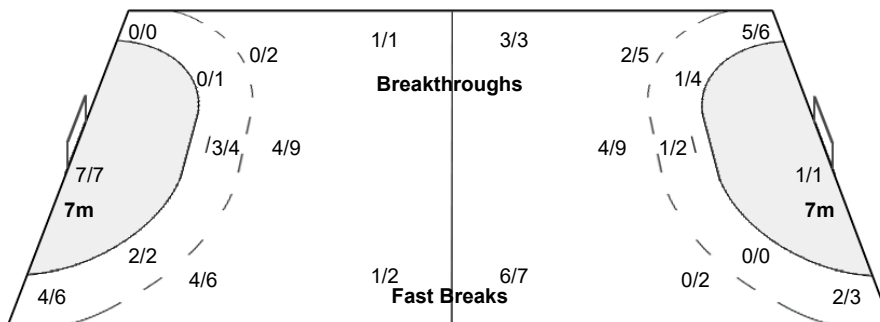

Team Goals / Shots

Offence

Goalkeepers Saves / Shots

1 PARK J

94 JI H

26th Men's World Championship 2019

Germany/Denmark

President's Cup Place 21-24