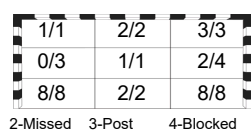

Team Goals / Shots