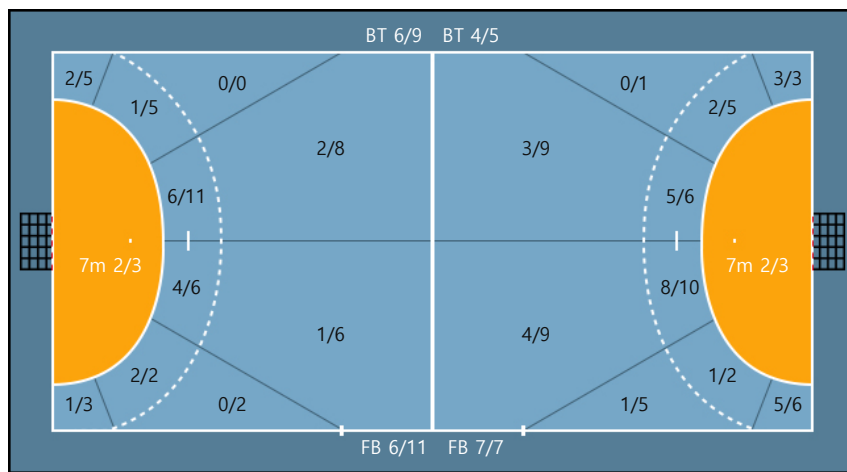

[SK 핸드볼 코리아리그(일반부)]

Shot Distribution

2019. 01. 20 15:00 마산실내체육관

Referees : 이형철 / 이가을
Technical officer : 김석주 / 강태구
MVP : 11. 류은희(부산시설공단)

경남개발공사

21

9 : 20
12 : 14

34

부산시설공단

경남개발공사

Players

Goals / Shots

2. 김하경		
0/1	1/2	0/1
1/1	0/0	2/2
0/0	0/1	0/0

Missed: 1

4. 전나영		
0/0	0/0	0/0
0/0	0/0	0/0
0/0	0/0	0/0

7. 노희경		
0/0	1/1	0/0
0/0	0/0	1/3
0/0	0/1	3/4

Missed: 1 Post: 1 Blocked: 1

9. 김정은		
1/1	0/0	0/0
0/1	0/0	0/0
1/2	0/0	0/0

Post: 3

10. 이선민		
0/0	0/0	0/0
0/0	0/0	0/0
0/0	0/0	0/0

11. 김진이		
0/0	0/0	0/0
0/0	0/0	0/0
0/0	0/0	0/0

12. 박새영		
0/0	0/0	0/0
0/0	0/0	0/0
0/0	0/0	0/0

13. 허유진		
0/0	0/0	0/0
0/0	0/0	0/0
0/0	0/0	0/0

14. 김주영		
0/0	0/0	0/0
0/0	0/0	0/0
0/0	0/0	0/0

16. 여지원		
0/0	0/0	0/0
0/0	0/0	0/0
0/0	0/0	0/0

19. 김혜진		
0/0	0/0	0/0
0/0	0/0	3/3
0/0	0/0	0/0

Missed: 1 Post: 1

21. 김보은		
1/2	0/0	0/0
0/0	0/0	2/2
0/1	0/0	1/1

Post: 1

22. 강주빈		
1/1	0/1	0/1
2/2	0/0	0/1
0/1	0/1	0/2

Missed: 1

24. 이설화		
0/0	0/0	0/0
0/0	0/0	0/0
0/0	0/0	0/0

27. 박하얀		
0/0	0/0	0/0
0/0	0/0	0/0
0/1	0/0	0/0

Team

Goals / Shots

Team		
3/5	2/4	0/2
3/4	0/0	8/11
1/5	0/3	4/7

Missed: 4 Post: 6 Blocked: 1

Offense

Defense

Goalkeepers

Goals / Shots

12. 박새영		
3/5	1/2	0/2
4/7	0/0	2/4
5/5	2/6	16/19

16. 여지원		
0/0	0/0	0/0
0/1	0/0	0/0
1/1	0/0	0/0

2Min	2 Minute Suspensions	AS	Assists	BS	Block Shots	BT	Breakthroughs	RB	Rebound
DR	Disqualification with report	RC	Red cards	FB	Fast Breaks	G/S	Goals/Shots	BD	Blocked
S/S	Saves/Shots	YC	Yellow cards	ST	Steals	TF	Technical Faults	%	Efficiency