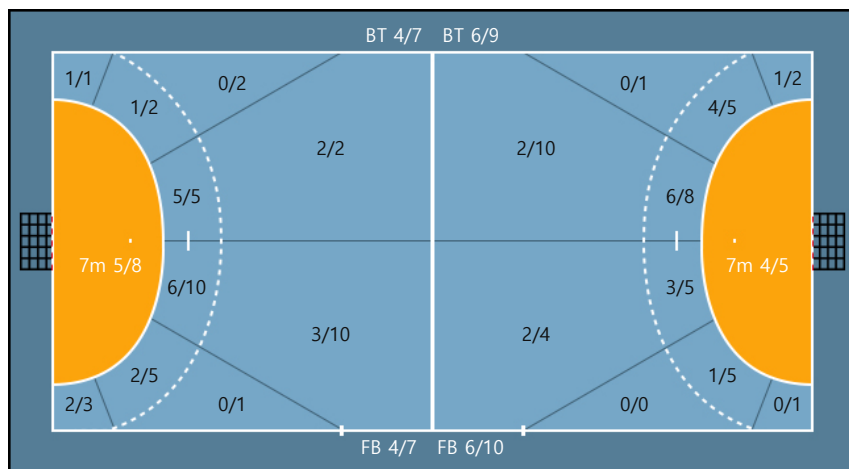

[SK 핸드볼 코리아리그(일반부)]

Shot Distribution

2019. 01. 20 17:00 마산실내체육관

Referees : 채건수 / 이은하
Technical officer : 이항걸 / 이상효
MVP : 7. 강다혜(서울시청)

광주도시공사   **24**   11 : 16   **27**   **서울시청**

서울시청

Players

Goals / Shots

1. 손민지		
0/0	0/0	0/0
0/0	0/0	0/0
0/0	0/0	0/0

2. 송지영		
0/0	0/0	0/0
0/0	0/0	0/0
0/0	0/0	0/0

6. 송해림		
0/1	0/1	1/1
0/1	0/0	0/0
1/1	0/0	2/2

7. 강다혜		
0/0	0/0	1/2
3/3	0/0	2/2
2/4	1/1	2/4

9. 김이슬		
0/0	0/0	0/0
0/0	0/0	0/0
0/0	0/0	0/0

Post: 2   Blocked: 1

Missed: 1

11. 윤미정		
0/0	0/0	0/0
0/0	0/0	0/0
0/0	0/0	0/0

14. 이수민		
0/0	0/0	0/0
0/0	0/0	0/0
0/0	0/0	0/0

16. 나혜린		
0/0	0/0	0/0
0/0	0/0	0/0
0/0	0/0	0/0

17. 김선해		
0/0	0/0	1/1
0/1	0/0	0/0
1/1	0/0	1/1

18. 정소영		
0/0	0/0	0/1
0/0	0/0	1/2
0/1	0/0	0/2

19. 양새슬		
0/0	0/0	0/0
0/0	0/0	0/0
1/1	0/0	1/1

23. 이지은		
0/1	0/0	0/0
0/0	0/0	0/0
0/0	0/0	0/0

27. 이혜리		
0/0	0/0	0/0
0/0	0/0	0/0
0/0	0/0	0/0

29. 윤예진		
0/0	0/0	1/1
0/0	0/0	0/0
1/2	2/2	2/2

93. 김은경		
0/0	0/0	0/0
0/0	0/0	0/0
0/0	0/0	0/0

Post: 1

Missed: 2

Team

Goals / Shots

Team		
0/2	0/1	4/6
3/5	0/0	3/4
6/10	3/3	8/12

Missed: 3   Post: 3   Blocked: 1

Offense

Defense

Goalkeepers

Goals / Shots

1. 손민지		
1/3	0/2	3/7
0/0	0/0	3/7
2/5	3/3	6/8

16. 나혜린		
0/1	0/0	0/0
0/0	0/0	0/0
4/4	1/1	1/1

2Min	2 Minute Suspensions	AS	Assists	BS	Block Shots	BT	Breakthroughs	RB	Rebound
DR	Disqualification with report	RC	Red cards	FB	Fast Breaks	G/S	Goals/Shots	BD	Blocked
S/S	Saves/Shots	YC	Yellow cards	ST	Steals	TF	Technical Faults	%	Efficiency